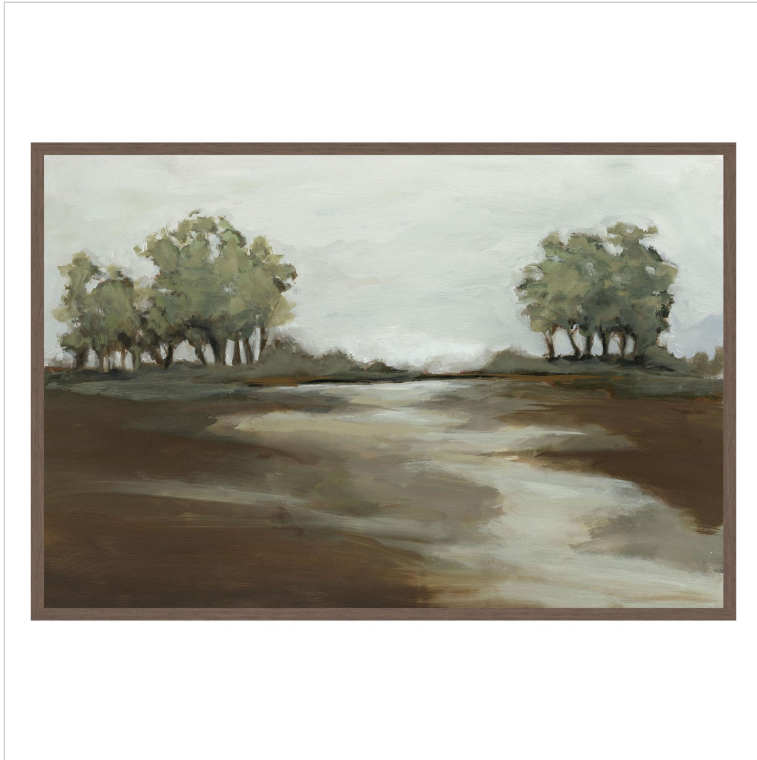

## MAINE PAINTING 48X72 BY BUDDY WHITLOCK

### DETAILS

Materials: Art Board, Poly Fiber Frame

Individual Product Dimensions: 48.00W x 3.00D x 72.00H