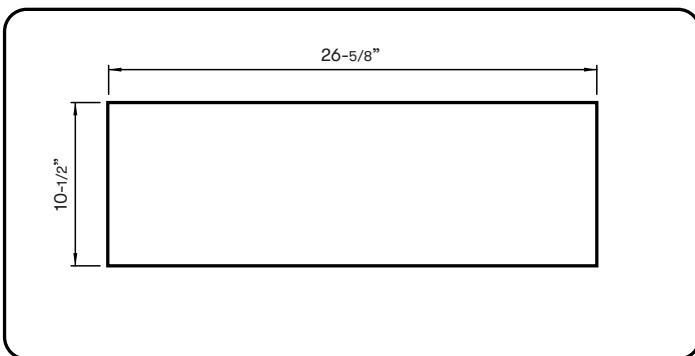

TOP

SIDE

Cabinet Bottom Cut-Out Size (W x D): 26-5/8" x 10-1/2"

FRONT

MODEL		
Stainless Steel	AK9028BS	AK9034BS
Size	30" (28-3/8")	36" (34-3/8")
BLOWER PERFORMANCE		
Blower CFM (Min. - Max.)	200 - 390	200 - 390
Sones (Min. - Max.)	1.4 - 5	1.4 - 5
FEATURES		
Controls	Mechanical Slide	Mechanical Slide
Speed Levels	3	3
Auto Delay-Off	No	No
Lighting	LumiLight LED, 6W x2	LumiLight LED, 6W x2
Dual-Level Lighting	Yes	Yes
Filters	Hybrid Baffle x1	Hybrid Baffle x1
Recirculating Option	Yes	Yes
Adjustable Depth	Yes	Yes
DUCT SPECIFICATIONS		
Vertical Internal Blower	6" Round	6" Round
Horizontal Internal Blower	6" Round	6" Round
AC POWER	120V, 60Hz at Max. 4A	120V, 60Hz at Max. 4A
OPTIONAL ACCESSORIES		
Recirculating Kit	ZRC-9000	ZRC-9000
MOUNTING HEIGHT RANGE*		
	24" - 36"	24" - 36"
WARRANTY		
	3 years parts, 1 year labor	3 years parts, 1 year labor

*Mounting height refers to distance between top of a 36" tall cooking surface and bottom of hood.