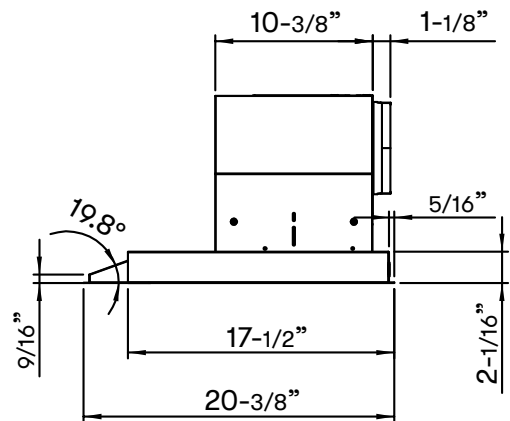

TOP

SIDE

Cabinet Bottom Cut-Out Size (W x D): 26-5/8" x 10-1/2"

FRONT

MODEL		
Stainless Steel	AK9028BS	AK9034BS
Size	30" (28-3/8")	36" (34-3/8")
BLOWER PERFORMANCE		
Blower CFM (Min. - Max.)	200 - 390	200 - 390
Sones (Min. - Max.)	1.4 - 5	1.4 - 5
FEATURES		
Controls	Mechanical Slide	Mechanical Slide
Speed Levels	3	3
Auto Delay-Off	No	No
Lighting	LumiLight LED, 6W x2	LumiLight LED, 6W x2
Dual-Level Lighting	Yes	Yes
Filters	Hybrid Baffle x1	Hybrid Baffle x1
Recirculating Option	Yes	Yes
Adjustable Depth	Yes	Yes
DUCT SPECIFICATIONS		
Vertical Internal Blower	6" Round	6" Round
Horizontal Internal Blower	6" Round	6" Round
AC POWER	120V, 60Hz at Max. 4A	120V, 60Hz at Max. 4A
OPTIONAL ACCESSORIES		
Recirculating Kit	ZRC-9000	ZRC-9000
MOUNTING HEIGHT RANGE*		
	24" - 36"	24" - 36"
WARRANTY		
	3 years parts, 1 year labor	3 years parts, 1 year labor

*Mounting height refers to distance between top of a 36" tall cooking surface and bottom of hood.