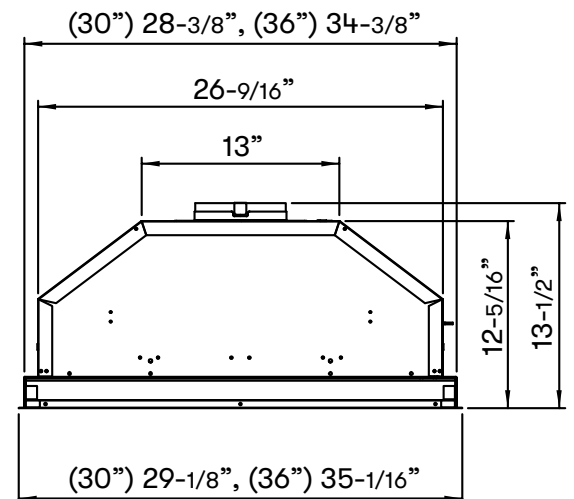

TOP

SIDE

Cabinet Bottom Cut-Out Size (W x D): 26-5/8" x 10-1/2"

FRONT

MODEL		
Stainless Steel	AK9028BS	AK9034BS
Size	30" (28-3/8")	36" (34-3/8")
BLOWER PERFORMANCE		
Blower CFM (Min. - Max.)	200 - 390	200 - 390
Sones (Min. - Max.)	1.4 - 5	1.4 - 5
FEATURES		
Controls	Mechanical Slide	Mechanical Slide
Speed Levels	3	3
Auto Delay-Off	No	No
Lighting	LumiLight LED, 6W x2	LumiLight LED, 6W x2
Dual-Level Lighting	Yes	Yes
Filters	Hybrid Baffle x1	Hybrid Baffle x1
Recirculating Option	Yes	Yes
Adjustable Depth	Yes	Yes
DUCT SPECIFICATIONS		
Vertical Internal Blower	6" Round	6" Round
Horizontal Internal Blower	6" Round	6" Round
AC POWER	120V, 60Hz at Max. 4A	120V, 60Hz at Max. 4A
OPTIONAL ACCESSORIES		
Recirculating Kit	ZRC-9000	ZRC-9000
MOUNTING HEIGHT RANGE*		
	24" - 36"	24" - 36"
WARRANTY		
	3 years parts, 1 year labor	3 years parts, 1 year labor

*Mounting height refers to distance between top of a 36" tall cooking surface and bottom of hood.