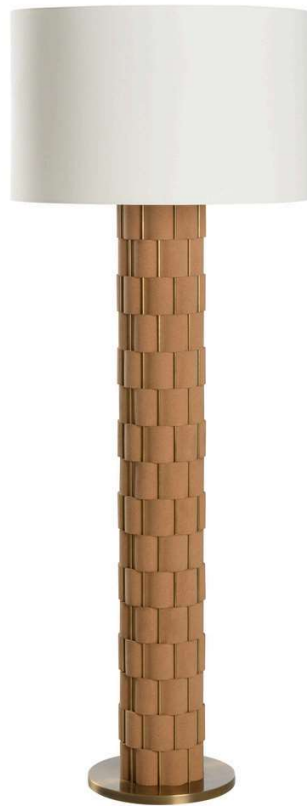

WILDWOOD CHELSEA HOUSE

61372 • Loire Floor Lamp

65h x 12.5w x 12.5d

Cork

Natural/Antique Brass

Trending in home decor, cork brings neutral tones with an earthy touch to the Loire Floor Lamp. Strips of cork are woven in and out of the warm antique brass creating a stately design for a modern home or office.