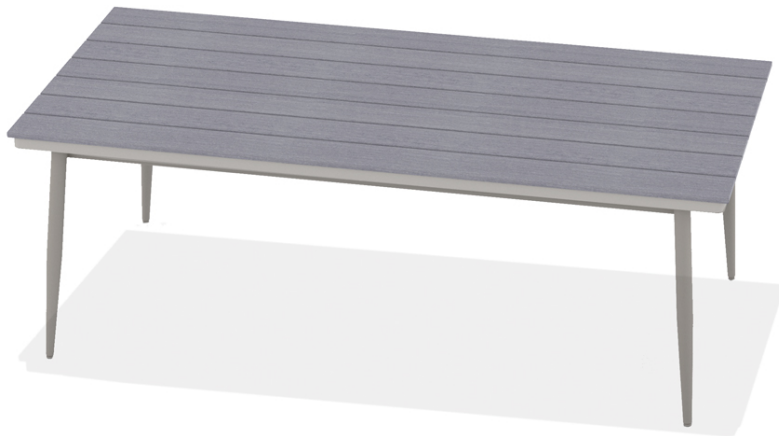

RUSTIC POLYMER TOP TABLE 42" X 84" RECTANGULAR DINING HEIGHT TAPERED LEG TABLE W/ HOLE

Table Top

Item Number	TM60
Frame Type	Marine Grade Polymer
Retail Warranty	3 years
Contract Warranty	3 years
Packaged Weight	93 lbs
Product Weight	88 lbs
Carton Cube	13.8 ft3
UPS-able	No
Assembly Required	Yes
Pack Count	1

Table Base

Item Number	NL50LEG
Frame Type	Tubular Aluminum
Retail Warranty	15 years
Contract Warranty	3 years
Overall Height	29 in
Packaged Weight	23.5 lbs
Carton Cube	2.7 ft3
UPS-able	Yes
Assembly Required	Yes
Pack Count	1