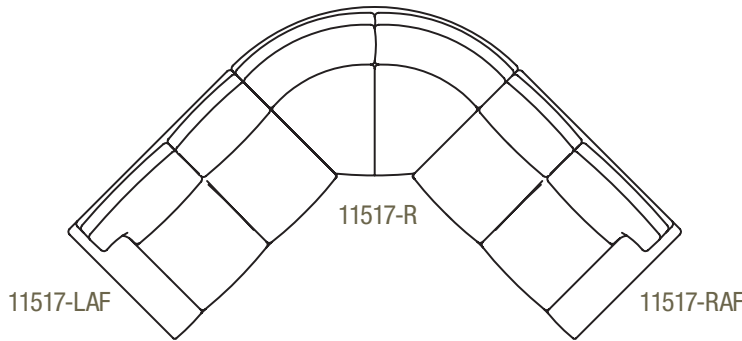

H36 W67 D40
Seat: H20 W47½ D23
Arm: H22½

11518-115 Library (115") Sofa

H36 W115 D40
Seat: H20 W95½ D23
Arm: H22½

Also Available:

11518 Library Sofa

H36 W91 D40
Seat: H20 W71½ D23
Arm: H22½

Library Sectional

11517-LAF Library
Left Arm Facing
Loveseat

11517-RAF Library
Right Arm Facing
Loveseat

11516-R Library Round
Chair

11516-A Library
Armless Chair
Overall: H35½ W24 D40
Seat: W24 D23
Seat: H20

11516-C Library
Corner Chair
Overall: H35½ W40 D40
Seat: W23 D23
Seat: H20

11519-RAF Library
Right Arm Facing Sofa
with Built-In Corner
Overall: H35½ W98 D40
Seat: W71 D23
Seat: H20 Arm:H22½

Scale: ¼"=1'

P.O. Box 2404 • Hickory, NC 28603
(828)-328-2046
Fax (828) 324-6212

www.classic-leather.com