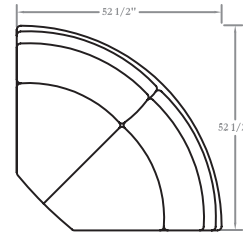

H36 W67 D40
Seat: H20 W47½ D23
Arm: H22½

11518-115 Library (115") Sofa

H36 W115 D40
Seat: H20 W95½ D23
Arm: H22½

Also Available:

11518 Library Sofa

H36 W91 D40
Seat: H20 W71½ D23
Arm: H22½

Library Sectional

11517-LAF Library
Left Arm Facing
Loveseat

11517-RAF Library
Right Arm Facing
Loveseat

11516-R Library Round
Chair

11516-A Library
Armless Chair
Overall: H35½ W24 D40
Seat: W24 D23
Seat: H20

11516-C Library
Corner Chair
Overall: H35½ W40 D40
Seat: W23 D23
Seat: H20

11516-LAF Library
Left Arm Facing Chair
Overall: H35½ W34 D40
Seat: W24 D23
Seat: H20 Arm:H22½

11516-RAF Library
Right Arm Facing Chair
Overall: H35½ W34 D40
Seat: W24 D23
Seat: H20 Arm:H22½

11516-R Library
Round Chair
Overall: H35½ W73 D40
Seat: W54 D23
Seat: H20

11517-LAF
Library Left Arm
Facing Loveseat
Overall: H35½ W58 D40
Seat: W48 D23
Seat: H20 Arm:H22½

11517-RAF
Library Right Arm
Facing Loveseat
Overall: H35½ W58 D40
Seat: W48 D23
Seat: H20 Arm:H22½

11517-A Library
Armless Loveseat
Overall: H35½ W48 D40
Seat: W48 D23
Seat: H20