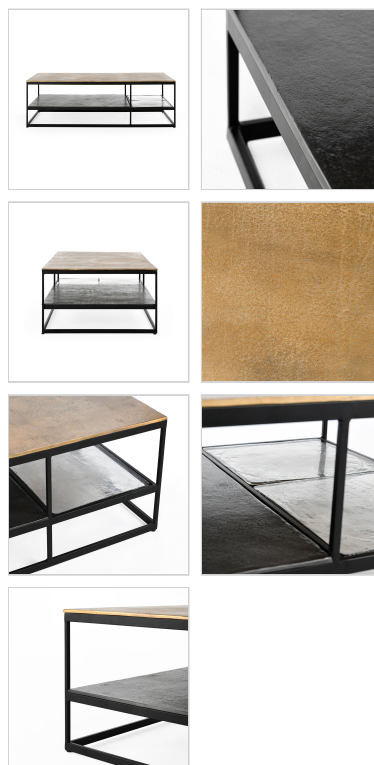

SKU: 51011725

REMMY CAST ALUMINUM RECTANGLE COFFEE TABLE - BRASS ANTI

DETAILS

Materials: Cast Aluminium, Cast Glass

Individual Product Dimensions: 52.00W x 28.00D x 18.00H

SHIPPING

Total Boxes: 1

Product Cubic Feet: 20.05

Packaged Dimensions: 54.50W x 31.00D x 20.50H

Arrives Assembled