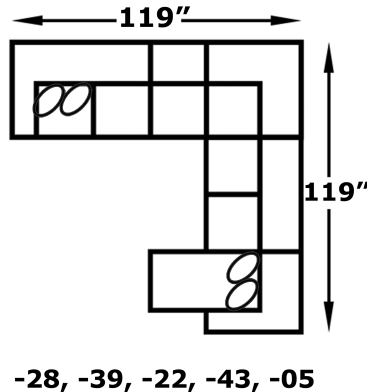

“Brantley/Landry” 5630/5630AL Series Sectional

Our Brantley collection is a transitional group with quite a bit of casual flair that will look great in any home. With its rolled arm and matching welt accent, you can't go wrong! Dress is up or down with your choice of fabrics. The collection features a sofa, loveseat, chair, ottoman, queen sleeper, and multiple sectional configurations. Sectional pieces include a chaise, cuddler, wedge, armless chair, armless sofa, corner sofa, and one arm chair.

*Pillows not available on 5630AL

Choose an arrangement shown below or create the one that best suits your home.

England, Inc. products are hand crafted and variations from standard dimensions and appearance can occur.