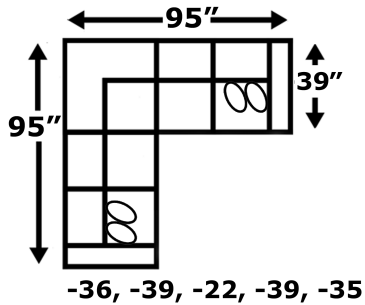

“Brantley/Landry” 5630/5630AL Series Sectional

Our Brantley collection is a transitional group with quite a bit of casual flair that will look great in any home. With its rolled arm and matching welt accent, you can't go wrong! Dress is up or down with your choice of fabrics. The collection features a sofa, loveseat, chair, ottoman, queen sleeper, and multiple sectional configurations. Sectional pieces include a chaise, cuddler, wedge, armless chair, armless sofa, corner sofa, and one arm chair.

*Pillows not available on 5630AL

Choose an arrangement shown below or create the one that best suits your home.

England, Inc. products are hand crafted and variations from standard dimensions and appearance can occur.