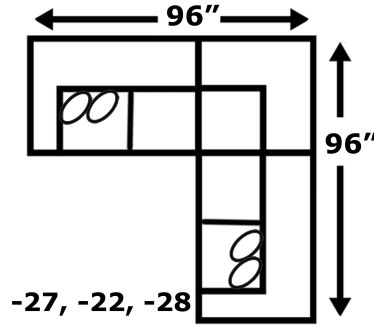

“Brantley/Landry” 5630/5630AL Series Sectional

Our Brantley collection is a transitional group with quite a bit of casual flair that will look great in any home. With its rolled arm and matching welt accent, you can't go wrong! Dress is up or down with your choice of fabrics. The collection features a sofa, loveseat, chair, ottoman, queen sleeper, and multiple sectional configurations. Sectional pieces include a chaise, cuddler, wedge, armless chair, armless sofa, corner sofa, and one arm chair.

*Pillows not available on 5630AL

Choose an arrangement shown below or create the one that best suits your home.

England, Inc. products are hand crafted and variations from standard dimensions and appearance can occur.