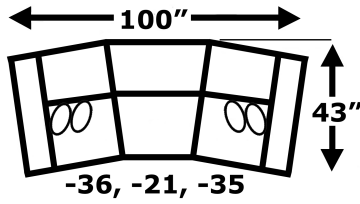

“Brantley/Landry” 5630/5630AL Series Sectional

Our Brantley collection is a transitional group with quite a bit of casual flair that will look great in any home. With its rolled arm and matching welt accent, you can't go wrong! Dress is up or down with your choice of fabrics. The collection features a sofa, loveseat, chair, ottoman, queen sleeper, and multiple sectional configurations. Sectional pieces include a chaise, cuddler, wedge, armless chair, armless sofa, corner sofa, and one arm chair.

*Pillows not available on 5630AL

Choose an arrangement shown below or create the one that best suits your home.

England, Inc. products are hand crafted and variations from standard dimensions and appearance can occur.