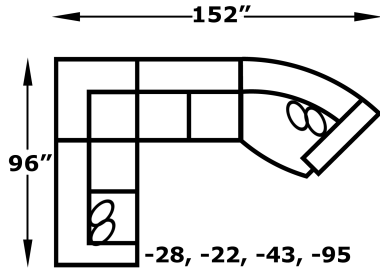

“Brantley/Landry” 5630/5630AL Series Sectional

Our Brantley collection is a transitional group with quite a bit of casual flair that will look great in any home. With its rolled arm and matching welt accent, you can't go wrong! Dress is up or down with your choice of fabrics. The collection features a sofa, loveseat, chair, ottoman, queen sleeper, and multiple sectional configurations. Sectional pieces include a chaise, cuddler, wedge, armless chair, armless sofa, corner sofa, and one arm chair.

*Pillows not available on 5630AL

Choose an arrangement shown below or create the one that best suits your home.

England, Inc. products are hand crafted and variations from standard dimensions and appearance can occur.