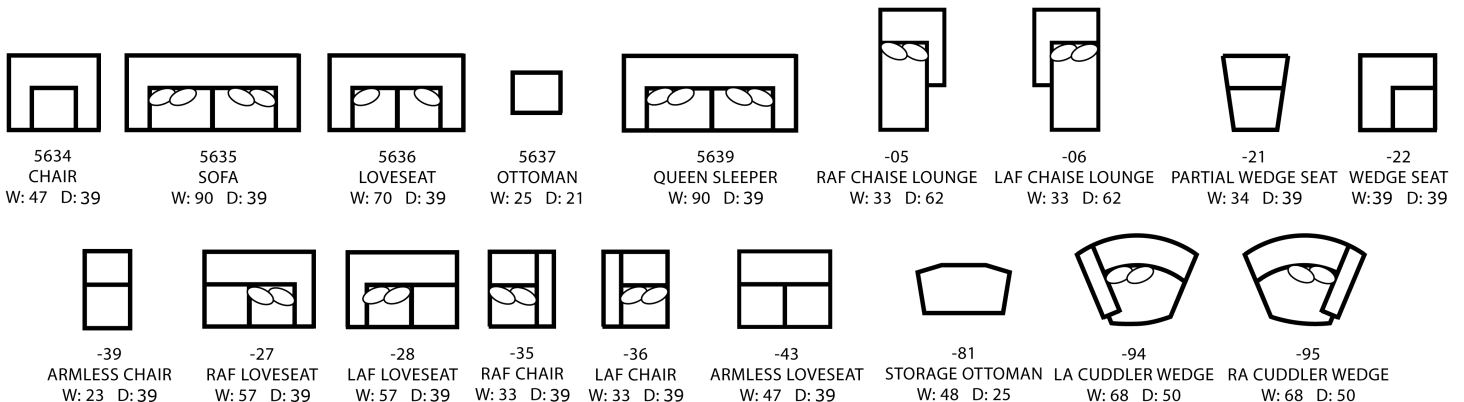

“Brantley/Landry” 5630/5630AL Series Sectional

Our Brantley collection is a transitional group with quite a bit of casual flair that will look great in any home. With its rolled arm and matching welt accent, you can't go wrong! Dress is up or down with your choice of fabrics. The collection features a sofa, loveseat, chair, ottoman, queen sleeper, and multiple sectional configurations. Sectional pieces include a chaise, cuddler, wedge, armless chair, armless sofa, corner sofa, and one arm chair.

*Pillows not available on 5630AL

Choose an arrangement shown below or create the one that best suits your home.

England, Inc. products are hand crafted and variations from standard dimensions and appearance can occur.