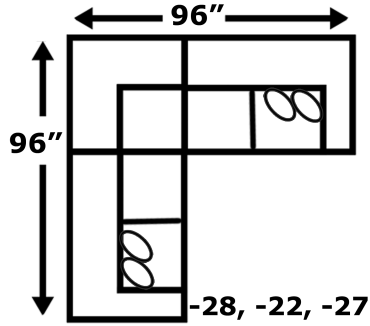

“Brantley/Landry” 5630/5630AL Series Sectional

Our Brantley collection is a transitional group with quite a bit of casual flair that will look great in any home. With its rolled arm and matching welt accent, you can't go wrong! Dress is up or down with your choice of fabrics. The collection features a sofa, loveseat, chair, ottoman, queen sleeper, and multiple sectional configurations. Sectional pieces include a chaise, cuddler, wedge, armless chair, armless sofa, corner sofa, and one arm chair.

*Pillows not available on 5630AL

Choose an arrangement shown below or create the one that best suits your home.

England, Inc. products are hand crafted and variations from standard dimensions and appearance can occur.