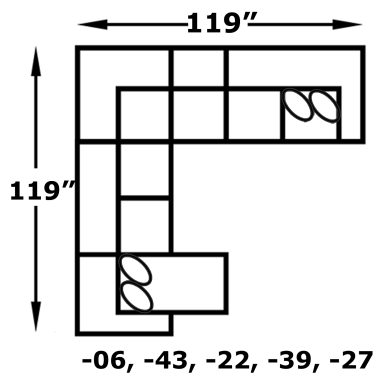

“Brantley/Landry” 5630/5630AL Series Sectional

Our Brantley collection is a transitional group with quite a bit of casual flair that will look great in any home. With its rolled arm and matching welt accent, you can't go wrong! Dress is up or down with your choice of fabrics. The collection features a sofa, loveseat, chair, ottoman, queen sleeper, and multiple sectional configurations. Sectional pieces include a chaise, cuddler, wedge, armless chair, armless sofa, corner sofa, and one arm chair.

*Pillows not available on 5630AL

Choose an arrangement shown below or create the one that best suits your home.

England, Inc. products are hand crafted and variations from standard dimensions and appearance can occur.