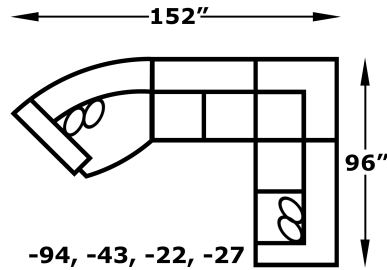

“Brantley/Landry” 5630/5630AL Series Sectional

Our Brantley collection is a transitional group with quite a bit of casual flair that will look great in any home. With its rolled arm and matching welt accent, you can't go wrong! Dress is up or down with your choice of fabrics. The collection features a sofa, loveseat, chair, ottoman, queen sleeper, and multiple sectional configurations. Sectional pieces include a chaise, cuddler, wedge, armless chair, armless sofa, corner sofa, and one arm chair.

*Pillows not available on 5630AL

Choose an arrangement shown below or create the one that best suits your home.

England, Inc. products are hand crafted and variations from standard dimensions and appearance can occur.