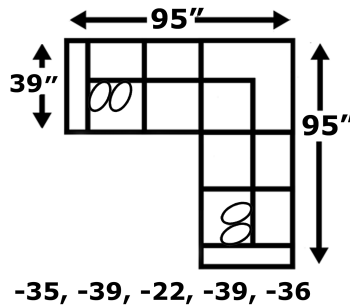

“Brantley/Landry” 5630/5630AL Series Sectional

Our Brantley collection is a transitional group with quite a bit of casual flair that will look great in any home. With its rolled arm and matching welt accent, you can't go wrong! Dress is up or down with your choice of fabrics. The collection features a sofa, loveseat, chair, ottoman, queen sleeper, and multiple sectional configurations. Sectional pieces include a chaise, cuddler, wedge, armless chair, armless sofa, corner sofa, and one arm chair.

*Pillows not available on 5630AL

Choose an arrangement shown below or create the one that best suits your home.

England, Inc. products are hand crafted and variations from standard dimensions and appearance can occur.