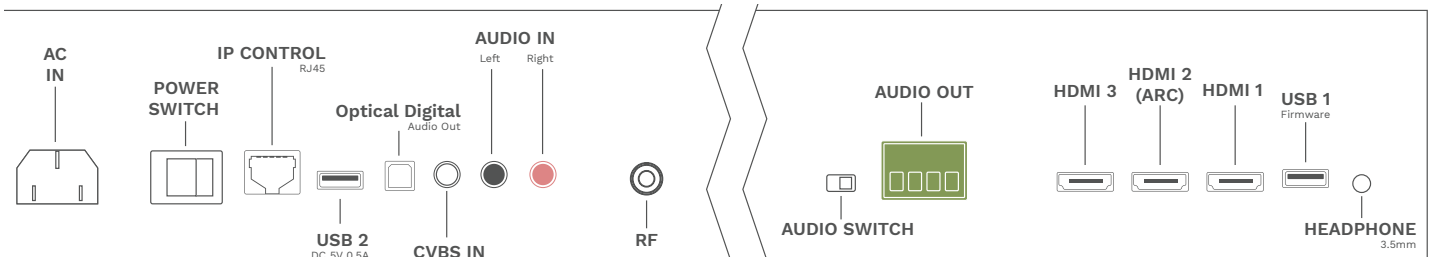

## TELEVISION INPUTS AND OUTPUTS

**43 INCH 4K UHD**  
Model: SLW-43A-SEURA

**55 INCH 4K UHD**  
Model: SLW-55A-SEURA

**65 INCH 4K UHD**  
Model: SLW-65A-SEURA

**75 INCH 4K UHD**  
Model: SLW-75A-SEURA

	43 INCH 4K UHD Model: SLW-43A-SEURA	55 INCH 4K UHD Model: SLW-55A-SEURA	65 INCH 4K UHD Model: SLW-65A-SEURA	75 INCH 4K UHD Model: SLW-75A-SEURA	
<b>CUSTOMIZATION</b>	CUSTOM DESIGN OPTIONS	Mirror size, mirror shape, holes, TV screen placement, frame, lighting, matching mirrors			
	CUSTOM TECHNOLOGY OPTIONS	Night light, defogger			
	CUSTOM FUNCTIONALITY OPTIONS	Fingerprint protection**, tamper-free security latch±, safety mirror backing			
	MAXIMUM MIRROR SIZE	Up to 94" w x 70" h or 70" w x 94" h			
<b>VIDEO</b>	DISPLAY RESOLUTION	4K UHD 3840 x 2160			
	ASPECT RATIO	16:9			
	CONTRAST RATIO	2000:1			
	REFRESH RATE	60Hz			
	VIEWING ANGLE	178° Horizontal/Vertical			
	RESPONSE TIME	8ms			
	HDMI	HDMI 2.1 (x1 Arc), HDMI 2.0 (x2)			
	COMPOSITE (AV)	1x AV Composite - CVBS			
	USB	2x USB type A, version 2.0 @ 0.5A.			
	DOLBY DIGITAL SUPPORT	No - Dolby Audio Downmixing			
HDR	HDR / HDR10 / HLG				
TUNER	ATSC / NTSC 2.0				
<b>AUDIO</b>	OPTICAL DIGITAL OUT	Yes			
	BLUETOOTH	Yes (Sound Pairing)			
	LINE OUT	2 (1 powered, 1 unpowered*)			
	SPEAKER OUTPUT	Internal Amplifier, 2x8W RMS			
	INTERNAL SPEAKERS	2x Built In Speakers			
<b>INSTALLATION</b>	STANDARD MIRROR SIZE (NO FRAME)	43.5" w x 27.25" h	54.5" w x 33.31" h	62.75" w x 38" h	71.5" w x 43" h
	STANDARD TV MIRROR WEIGHT	71.5 lbs.	115.7 lbs.	139.5 lbs.	184 lbs.
	MEDIA COMPARTMENT DIMENSIONS	3.75" w x 4" h x 1.125" d	3.75" w x 4" h x 1.125" d	3.75" w x 4" h x 1.125" d	3.75" w x 4" h x 1.125" d
	VESA PATTERN	300 x 300mm	400 x 200mm	400 x 200mm	400 x 200mm
	OFF WALL DEPTH*	2.8"			
	RECESSED MOUNT WALL OPENING SIZE	40.5" w x 25" h	51.19" w x 31.88" h	59.65" w x 35.87" h	68.42" w x 40.87" h
	RECESSED MOUNT VENT GAP	1/4"			
<b>OTHER</b>	SMART UI	Web Os			
	POWER CONSUMPTION, DISPLAY	138 watts / 1.26a @ 120v	210 watts / 1.91a @ 120v	280 watts / 2.55a @ 120v	360 watts / 3.28a @ 120v
	IP	Yes			
	IR PORT	No			
	AUXILIARY POWER PASS-THROUGH	100VAC-240VAC 5ft Removable 3-Prong Power Cord			
	CERTIFICATIONS AND COMPLIANCE	FCC, CEC, UL and cUL Listed			
	REMOTE	Séura Smart Remote Control (Not Waterproof)			
WARRANTY	TV Mirrors with respect to Séura's labor, glass, structure, and assembly for three (3) years; electrical and LED light strips for five (5) years; TV including remote and power supply for two (2) years; mirror technology with respect to Séura's labor and parts including night lights, defoggers, and dimmers are covered for three (3) years.				