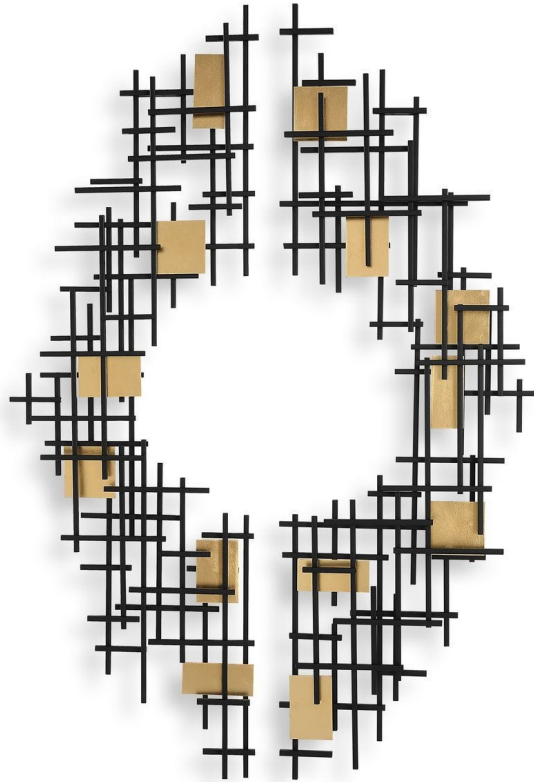

UTTERMOST

Reflection Metal Wall Decor, S/2

SKU: 04305

Set of two contemporary wall pieces display overlapping iron grids finished in matte black with gold leaf accents. May be hung horizontal or vertical.

Specifications

Dimensions: 19 W X 58 H X 2 D (in)

Weight: 19 lbs

Ship via: Small Parcel