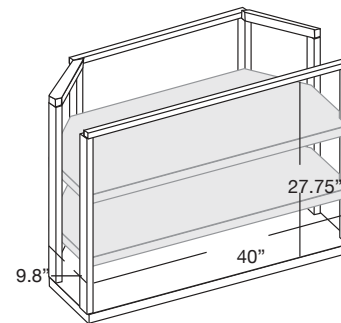

245

*TV Size: up to 90"

345

*TV Size: up to 90"

CHAMELEON CORNER AV CABINETS

Accommodating smaller spaces, our Corner Cabinets open up possibilities in a variety of living spaces. Corner Units available in three configurations and all Chameleon Styles.

221 CORNER
Rec. TV Size: up to 50"

323 CORNER
Rec. TV Size: up to 50"

329 CORNER
Rec. TV Size: up to 50"
Includes Speaker Grill

*CORNER INTERIOR

- 40" wide x 10" deep
- 32" wide x 14" deep
- 19" wide x 20" deep