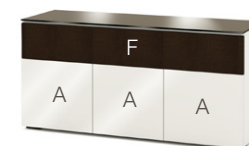

339

*TV Size: up to 75"

SUBWOOFER ENCLOSURE