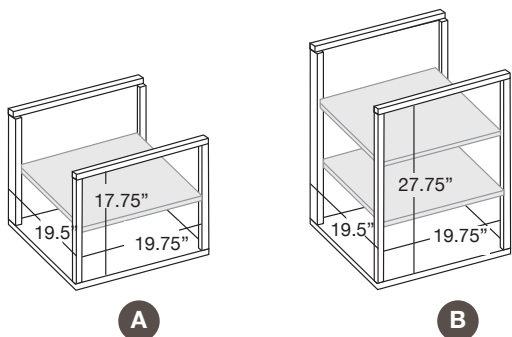

337
AV Cabinet

336 - Speaker Integration
AV Cabinet

339 - Speaker Integration
AV Cabinet

CHAMELEON AV CABINETS

A - Single-Width Compartment

19.75"W x 19.5"D x 17.75"H

A1 - Subwoofer Compartment

19.75"W x 19.5"D x 17.75"H

B - Single-Width Compartment

19.75"W x 19.5"D x 27.75"H

C - Media Drawer

18.625"W x 18"D x 7.75"H
holds 75 DVD's and or 111 CD's

D - Single-Width Center Speaker / Multi-Functional Compartment

19.75"W x 19.5"D x 9"H

G - Double-Width Center Speaker / Multi-Functional Compartment

40.5"W x 19.5"D x 9"H

F - Triple-Width Center Speaker / Multi-Functional Compartment

61.25"W x 19.5"D x 9"H

H - Double-Width Center Speaker / Multi-Functional Compartment

40.5"W x 19.5"D x 8.15"H

AUDIO CABINETS

217

317

517

617

AUDIO VIDEO CABINETS

221