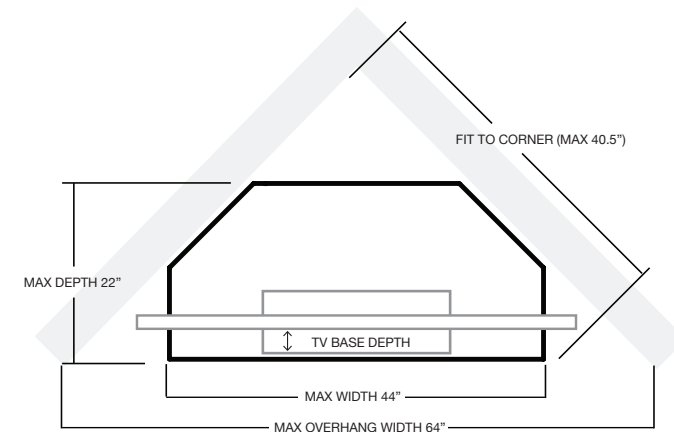

245

*TV Size: up to 90"

345

*TV Size: up to 90"

CHAMELEON CORNER AV CABINETS

Accommodating smaller spaces, our Corner Cabinets open up possibilities in a variety of living spaces. Corner Units available in three configurations and all Chameleon Styles.

221 CORNER
Rec. TV Size: up to 50"

323 CORNER
Rec. TV Size: up to 50"

329 CORNER
Rec. TV Size: up to 50"
Includes Speaker Grill

*CORNER INTERIOR

- 40" wide x 10" deep
- 32" wide x 14" deep
- 19" wide x 20" deep

*CORNER EXTERIOR

TV SIZING:

For every 1" of depth required by the TV base, subtract 1.8 from 64. This is the MAX TV width at the required depth. Note: Minor gains can be had by moving cabinet forward. This will cause a gap but will produce 1.8" in width per inch moved forward.