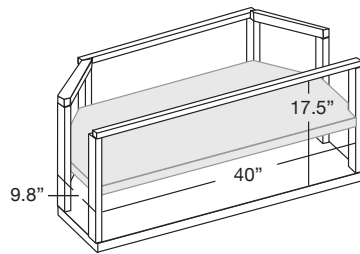

245

*TV Size: up to 90"

345

*TV Size: up to 90"

CHAMELEON CORNER AV CABINETS

Accommodating smaller spaces, our Corner Cabinets open up possibilities in a variety of living spaces. Corner Units available in three configurations and all Chameleon Styles.

221 CORNER
Rec. TV Size: up to 50"

323 CORNER
Rec. TV Size: up to 50"

329 CORNER
Rec. TV Size: up to 50"
Includes Speaker Grill

*CORNER INTERIOR

- 40" wide x 10" deep
- 32" wide x 14" deep
- 19" wide x 20" deep