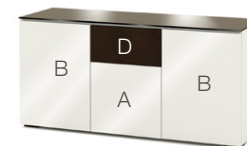

336

*TV Size: up to 75"