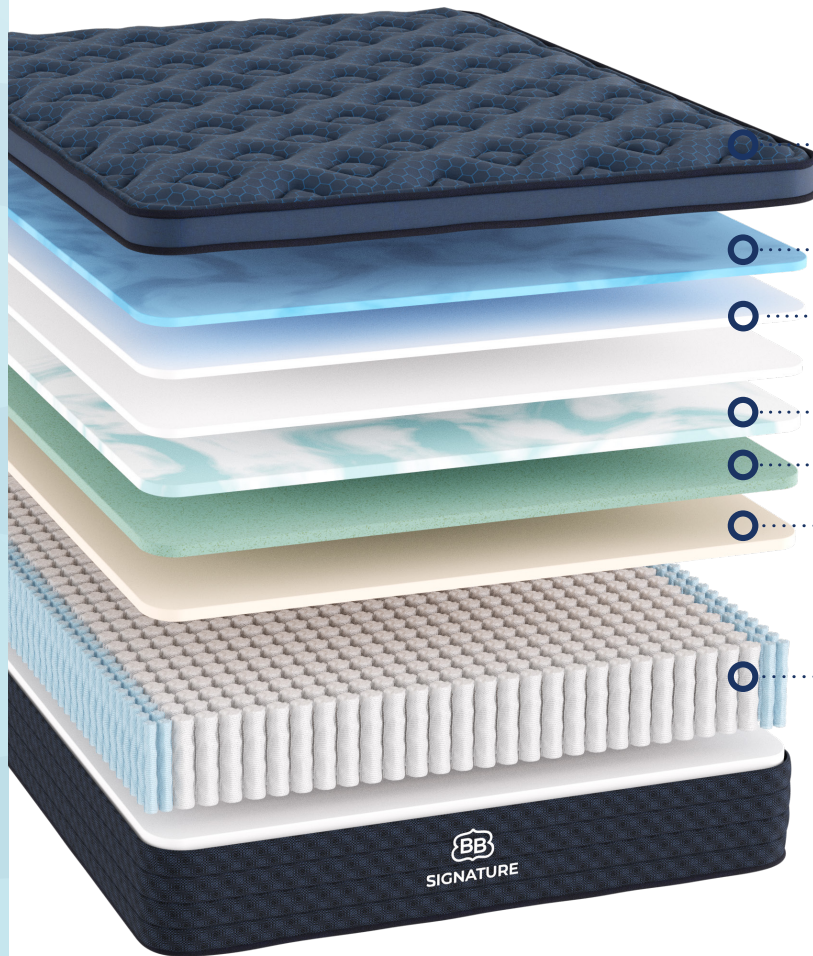

**BROOKLYN
BEDDING**

Signature Hybrid Cloud Pillow Top

GlacioTex Cooling Cloud Pillow Top

GlacioTex™ Cooling Cover with a dual layer of cozy pillow top foam that provides ultimate contouring and pressure point relief.

ThermoPhase Foam

A temperature-regulating foam that absorbs and releases heat to maintain your ideal sleep temperature.

Quilt Foam

Provides moisture-wicking breathability while resisting body impressions for optimal look and feel.

Gel Swirl Memory Foam

Combines cooling technology with responsive contouring for all-night comfort.

VX 2.5 Responsive Foam

A 2.5lb responsive foam that quickly responds to your every move while you sleep.

Variflex Transition Foam

Superior response foam enhances the contouring effects while offering balanced support to your body.

Ascension X Coil

Encased coils that provide exceptional contouring, motion isolation, with additional edge support.