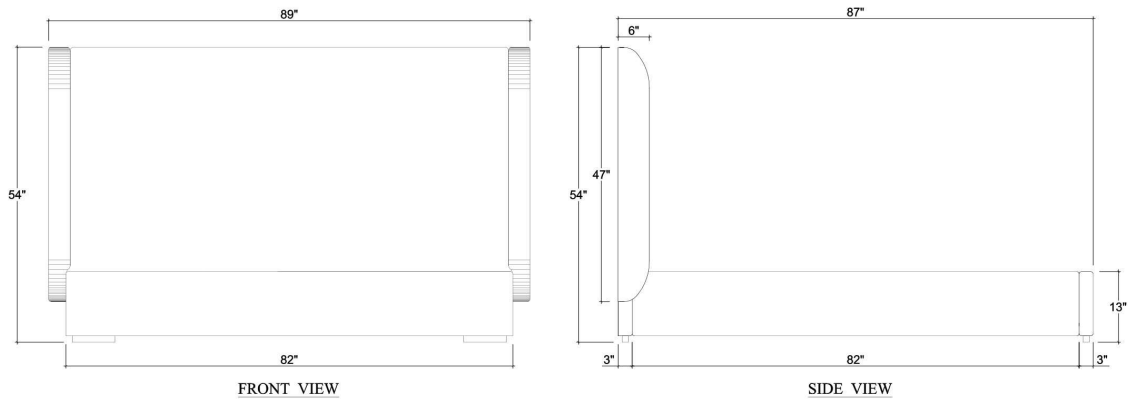

Overview

Luxor Upholstered Bed King

- comes without mattress

Please Note: Luxor beds are designed with built-in support and do not require box springs for use