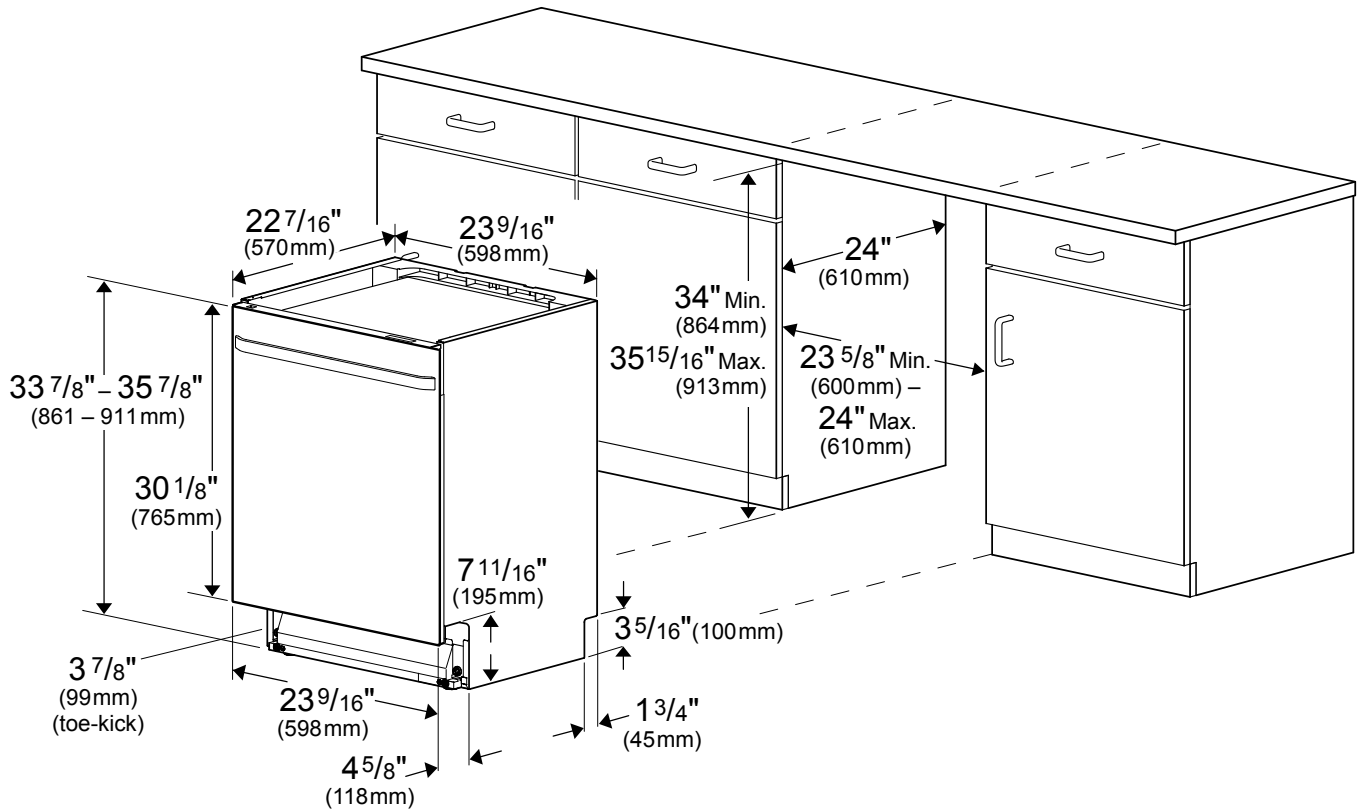

DDT39434X / DDT39434XC2†

Top Control, Pro Handle Dishwasher, 9 Programs, 39 dBA

NOTE TO THE INSTALLER: All height, width, and depth dimensions are shown in inches (as well as metric). Beko U.S., Inc. reserves the absolute and unrestricted right to change product materials and specifications, at any time, without notice. Please visit our website, www.BekoAppliances.com, or call 888.352.2356 to verify the latest specifications with final dimensional data and other details prior to installation and making a cutout. Applicable product limited warranty information may be found in accompanying product materials, or you may contact your account manager for further details. Proper installation is the responsibility of the installer. Product failure due to improper installation is not covered under the Limited Warranty.