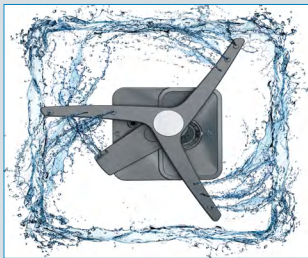

DDT39434X / DDT39434XC2†

Top Control, Pro Handle Dishwasher, 9 Programs, 39 dBA

CEE Tier 1

GENERAL PROPERTIES

Style	Top Control
Finish	Fingerprint-Free Stainless Steel
Handle	Pro Handle - Rounded Stainless Steel
Connectivity	WiFi thru HomeWhiz
Tub Type	Tall Tub
Tub and Door Liner	Stainless Steel
Control Type	Electronic Touch Control
Toe Kick	Black Plastic
Leveling System	4 Leveling Legs

CORNERINTENSE®

The specially designed spray arm rotates on a movable axis instead of a fixed axis. Jets of water continually move in more than just one fixed pattern, to completely cover every part of the dishwasher. It cleans dishes like never before, while using half the water and two-thirds the energy.*

*As compared to US Federal Standards for dishwasher water and energy usage.

DEEPWASH™

Extra-dirty, meet extra-powerful. Three water-adjustable jets deliver increased water pressure to a dedicated wash zone. It easily handles several tall bottles or jars with narrow openings, or a larger item.