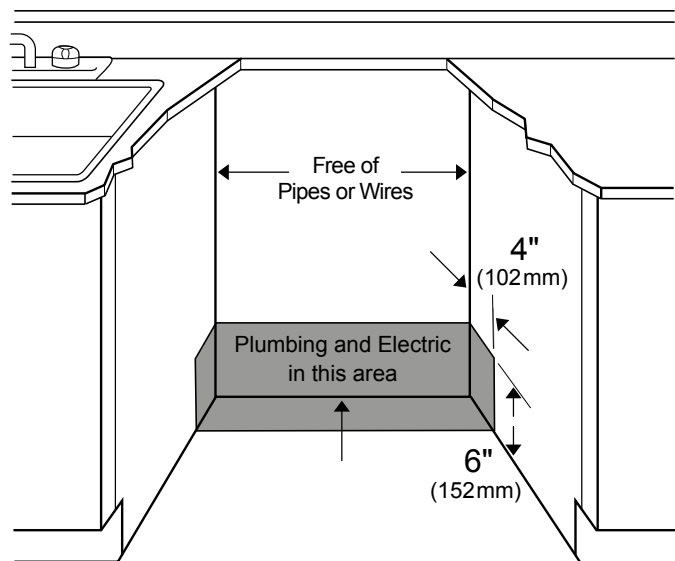

DDT39434X / DDT39434XC2†

Top Control, Pro Handle Dishwasher, 9 Programs, 39 dBA

NOTE TO THE INSTALLER: All height, width, and depth dimensions are shown in inches (as well as metric). Beko U.S., Inc. reserves the absolute and unrestricted right to change product materials and specifications, at any time, without notice. Please visit our website, www.BekoAppliances.com, or call 888.352.2356 to verify the latest specifications with final dimensional data and other details prior to installation and making a cutout. Applicable product limited warranty information may be found in accompanying product materials, or you may contact your account manager for further details. Proper installation is the responsibility of the installer. Product failure due to improper installation is not covered under the Limited Warranty.