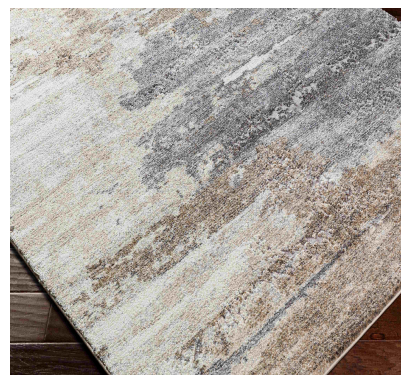

Tuscany TUS-2346

CORNER DETAIL

DETAILS

85% Polypropylene, 15%

Polyester

Machine Woven

High Pile

Thickness: 0.87"

Made in Turkey

SIZES AVAILABLE

2' x 3'

4'3" x 5'7"

5'3" x 7'3"

6'7" x 9'6"

7'10" x 10'3"

9' x 12'1"

12' x 15'

7'10" Square

18" Sample

SURYA