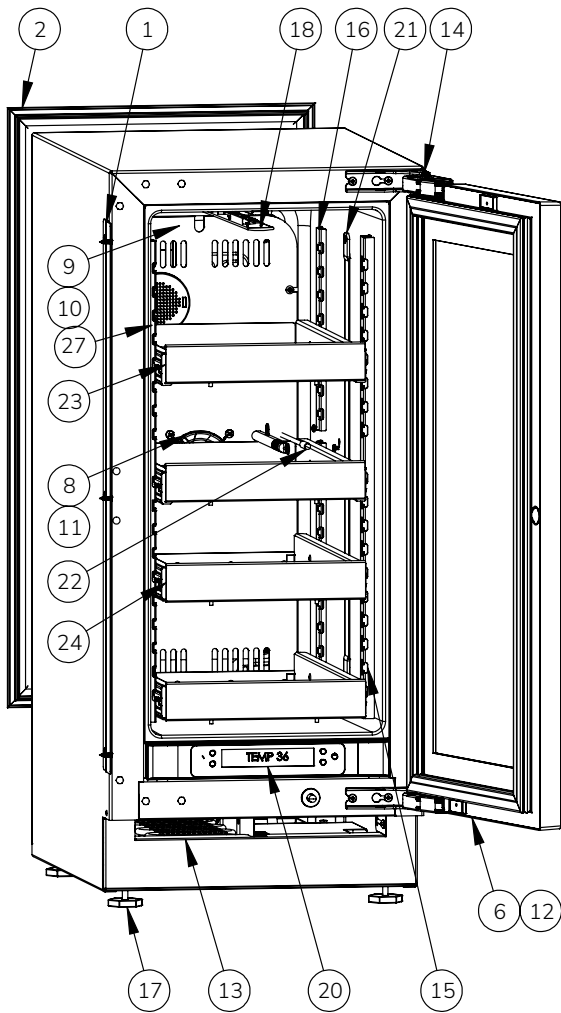

USER GUIDE

Parts

URBV415-IG01A		
Item	Description	Part Number
1	ANTI-TIP BRACKETS, BLACK	90-54215-00
2	BACK PANEL ASSEMBLY	90-54218-15
3	COMPRESSOR ASSY - FMSA4C (115V SERIAL)	90-54214-03
4	CONDENSER ASSY - 15"	90-54218-25
5	CONDENSER FAN ASSY, PX, STANDARD	90-54214-01
6	DOOR ASSY, 15", INT., 2X GLASS	90-54218-20
7	DRAIN PAN	90-54214-05
8	EVAP FAN COVER	90-54214-12
9	EVAPORATOR ASSEMBLY, 15"	90-54218-17
10	EVAPORATOR COVER, 15"	90-54218-16
11	EVAPORATOR FAN	90-54214-13
12	GASKET, DOOR 15"	90-54218-22
13	GRILLE ASSY-ADJUSTABLE, 15" BLACK	90-54218-30
14	HINGE ASSY, DAMPENED, RT LFT	90-54214-22
15	LADDERS, FRONT	90-54218-00
16	LADDERS, REAR	90-54219-00
17	LEG LEVELERS	90-54158-00
18	LIGHT ASSY LED, VYV	90-54214-16
19	MAIN BOARD	90-54214-02
20	PX CONTROL ASSY - USER INTERFACE 15"	90-54218-19
21	RGB LED ASSY. PX, LONG	90-54215-09
22	SELCO THERMISTOR-BLACK	90-54214-14
23	SHELF, SLIDING GLASS 15IN BLACK	90-54218-27
24	WINE RACK, 15"	90-54218-26
25	WIRE HARNESS ASSY, STD *	90-54214-06
26	WOOD INTEGRATED KIT *	90-54214-26
27	CARBON FILTER ASSEMBLY-UL	90-54224-01

*NOT PICTURED