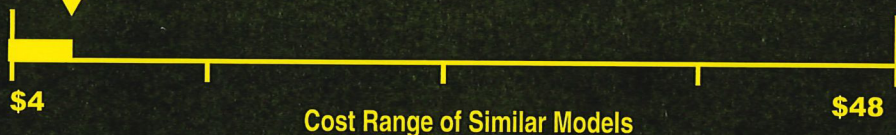

Compare ONLY to other labels with yellow numbers.

Labels with yellow numbers are based on the same test procedures

Estimated Yearly Energy Cost

(when used with an electric water heater)

\$7

50

kWh

Estimated Yearly Electricity Use