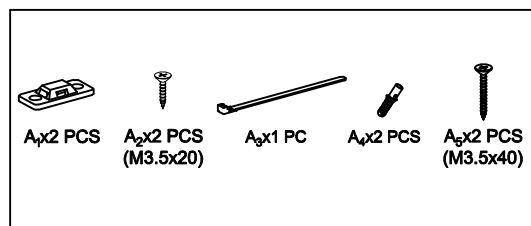

ASSEMBLY INSTRUCTION FOR ACME FURNITURE

#DN03148

Thank you for purchasing the quality product. Be sure to check all packing material carefully for small parts which may have come loose inside the carton during shipment. Separate, identify and count all parts and metal hardware. Compare with all parts list to be sure all parts are present. If any part(s) are missing or damaged, please contact your local furniture dealer. For efficient and speedy service, please indicate the model number and code letter of part(s) needed.

*** Do not fully tighten screws until fully assembled ***

COMPONENT PARTS		
DESCRIPTION	PART NAME	Q'TY(PCS)
①	TOP	1

HARDWARE REQUIRED

A

1PC