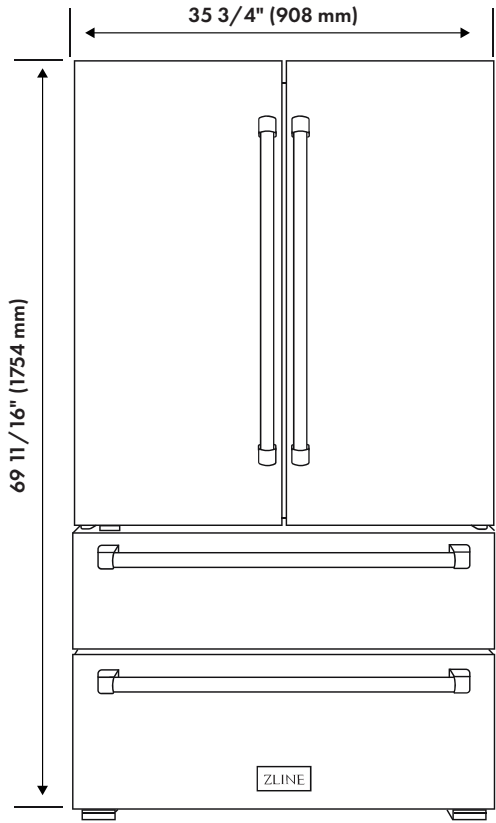

COUNTER DEPTH (RFM-36)

36 in. Counter-Depth French Door Refrigerator with Ice Maker

ZLINE
ATTAINABLE LUXURY®

INSTALLATION RESOURCES

Installation / User Manual

[Click Here](#)