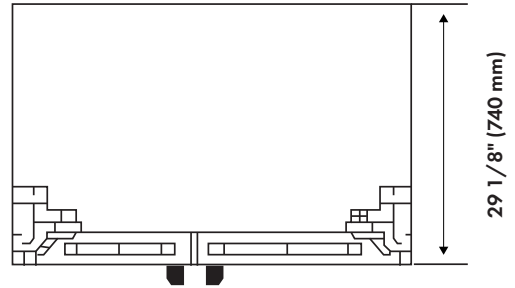

COUNTER DEPTH (RFM-36)

36 in. Counter-Depth French Door Refrigerator with Ice Maker

ZLINE
ATTAINABLE LUXURY®

INSTALLATION RESOURCES

Installation / User Manual

[Click Here](#)