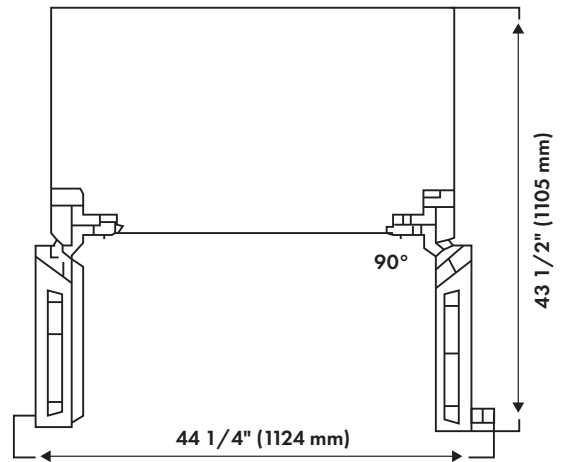

COUNTER DEPTH (RFM-36)

36 in. Counter-Depth French Door Refrigerator with Ice Maker

ZLINE
ATTAINABLE LUXURY®

INSTALLATION RESOURCES

Installation / User Manual

[Click Here](#)