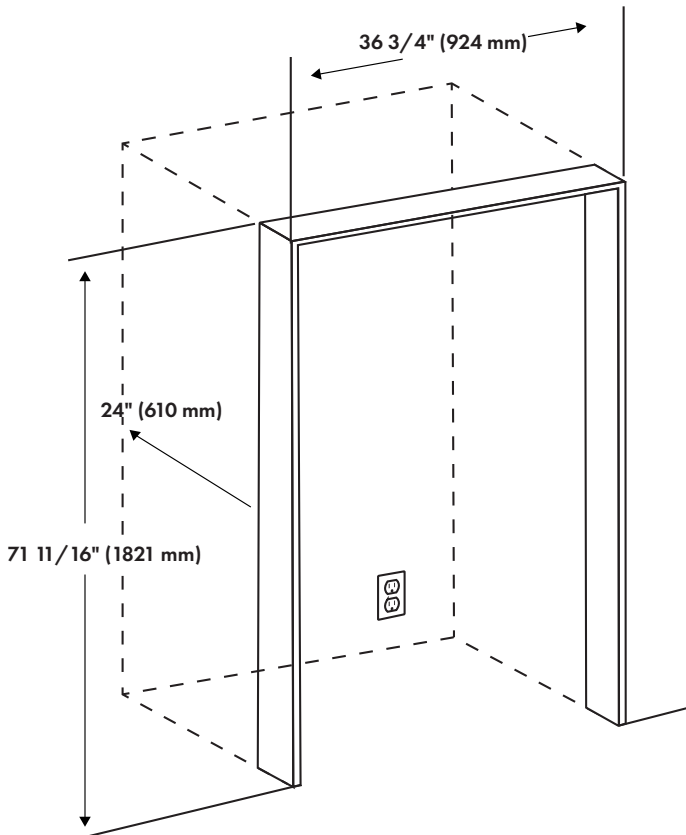

COUNTER DEPTH (RFM-36)

36 in. Counter-Depth French Door Refrigerator with Ice Maker

ZLINE
ATTAINABLE LUXURY®

INSTALLATION RESOURCES

Installation / User Manual

[Click Here](#)