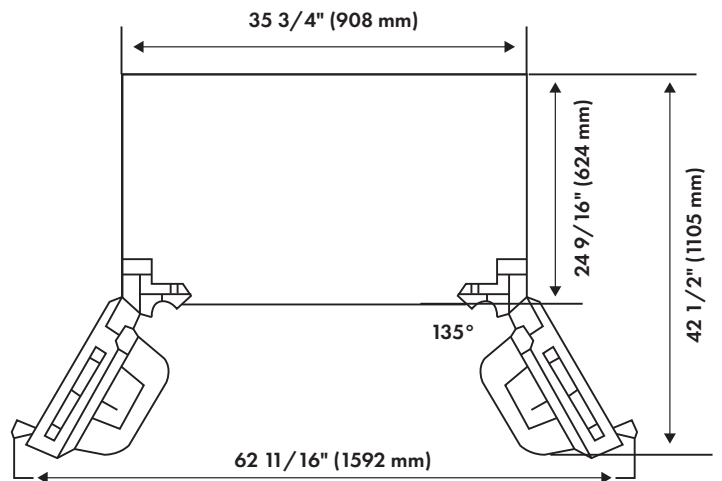

COUNTER DEPTH (RFM-36)

36 in. Counter-Depth French Door Refrigerator with Ice Maker

ZLINE
ATTAINABLE LUXURY®

INSTALLATION RESOURCES

Installation / User Manual

[Click Here](#)