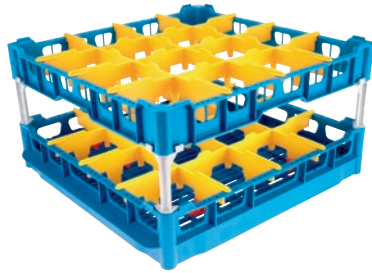

U 644-S

Basket

with tilters for the improved washing and drying of 16 glasses.

- 16 compartments, compartment size 4 1/2 (113) in (mm) x 4 1/2 (113) in (mm) mm
- Fitted with a high top frame
- Height 50/81/105, width 197 (incl. GN sides 208), depth 197 in
- Includes extender set comprising short and long extenders

EAN: 4002515673553 / Material number: 10322500 / Old Material Number: 67664401D

Product category	
Fresh-water dishwashers	•
Tank dishwashers	•
Throughfeed tank dishwashers	•
Machine affiliation	
G 8066	•
PG 8067	•
PG 8041	•
PG 8043	•
PG 8045	•
PG 8055	•
PG 8055 U	•
PG 8056	•
PG 8056 U	•
PG 8057 TD	•
PG 8057 TD U	•
PG 8058	•
PG 8058 U	•
PG 8059	•
PG 8059 U	•
PG 8060	•
PG 8061	•
PG 8061 U	•
PG 8165	•
PG 8166	•
PG 8169	•
PG 8172	•
PG 8172 Eco	•
PTD 901	•
PG 8096	•
PG 8096 U	•
PG 8099	•
PG 8099 U	•
PFD 400	•
PFD 400 U	•
PFD 401	•
PFD 401 U	•
PFD 402	•
PFD 402 U	•
PFD 404	•
PFD 404 U	•
PFD 405	•
PFD 405 U	•
PFD 407	•
PFD 407 U	•
PFD 408 U	•
PTD 702	•
PTD 703	•
PTD 704	•

U 644-S

Basket

with tilters for the improved washing and drying of 16 glasses.

EAN: 4002515673553 / Material number: 10322500 / Old Material Number: 67664401D

Product category	
Basket for glasses	•
Product characteristics	
Material	Plastic
Color	Blue, Yellow
Number of compartments	16
Compartment width in inches	4 1/2 (113)
Compartment length in inches	4 1/2 (113)
Capacity	
Glasses 5 1/2"-6 7/8" (140–175 mm) high [number]	16
Glasses 7 7/8"-9 1/16" (200–230 mm) high [number]	16
Dimensions and weight	
External dimensions, net height in inches	266
External dimensions, net width in inches	500
External dimensions, net depth in inches	500
External dimensions, gross height in inches	5 3/8 (135)
External dimensions, gross width in inches	21 5/16 (540)
External dimensions, gross depth in inches	21 5/16 (540)
Net weight in lbs	7 (3.00)
Gross weight in lbs	9 (4.00)