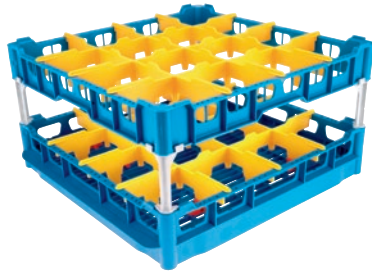

U 644-S

Basket

with tilters for the improved washing and drying of 16 glasses.

- 16 compartments, compartment size 4 1/2 (113) in (mm) x 4 1/2 (113) in (mm) mm
- Fitted with a high top frame
- Height 50/81/105, width 197 (incl. GN sides 208), depth 197 in
- Includes extender set comprising short and long extenders

EAN: 4002515673553 / Material number: 10322500 / Old Material Number: 67664401D

Product category	
Fresh-water dishwashers	•
Tank dishwashers	•
Throughfeed tank dishwashers	•
Machine affiliation	
G 8066	•
PG 8067	•
PG 8041	•
PG 8043	•
PG 8045	•
PG 8055	•
PG 8055 U	•
PG 8056	•
PG 8056 U	•
PG 8057 TD	•
PG 8057 TD U	•
PG 8058	•
PG 8058 U	•
PG 8059	•
PG 8059 U	•
PG 8060	•
PG 8061	•
PG 8061 U	•
PG 8165	•
PG 8166	•
PG 8169	•
PG 8172	•
PG 8172 Eco	•
PTD 901	•
PG 8096	•
PG 8096 U	•
PG 8099	•
PG 8099 U	•
PFD 400	•
PFD 400 U	•
PFD 401	•
PFD 401 U	•
PFD 402	•
PFD 402 U	•
PFD 404	•
PFD 404 U	•
PFD 405	•
PFD 405 U	•
PFD 407	•
PFD 407 U	•
PFD 408 U	•
PTD 702	•
PTD 703	•
PTD 704	•

U 644-S

Basket

with tilters for the improved washing and drying of 16 glasses.

EAN: 4002515673553 / Material number: 10322500 / Old Material Number: 67664401D

Product category	
Basket for glasses	•
Product characteristics	
Material	Plastic
Color	Blue, Yellow
Number of compartments	16
Compartment width in inches	4 1/2 (113)
Compartment length in inches	4 1/2 (113)
Capacity	
Glasses 5 1/2"-6 7/8" (140–175 mm) high [number]	16
Glasses 7 7/8"-9 1/16" (200–230 mm) high [number]	16
Dimensions and weight	
External dimensions, net height in inches	266
External dimensions, net width in inches	500
External dimensions, net depth in inches	500
External dimensions, gross height in inches	5 3/8 (135)
External dimensions, gross width in inches	21 5/16 (540)
External dimensions, gross depth in inches	21 5/16 (540)
Net weight in lbs	7 (3.00)
Gross weight in lbs	9 (4.00)