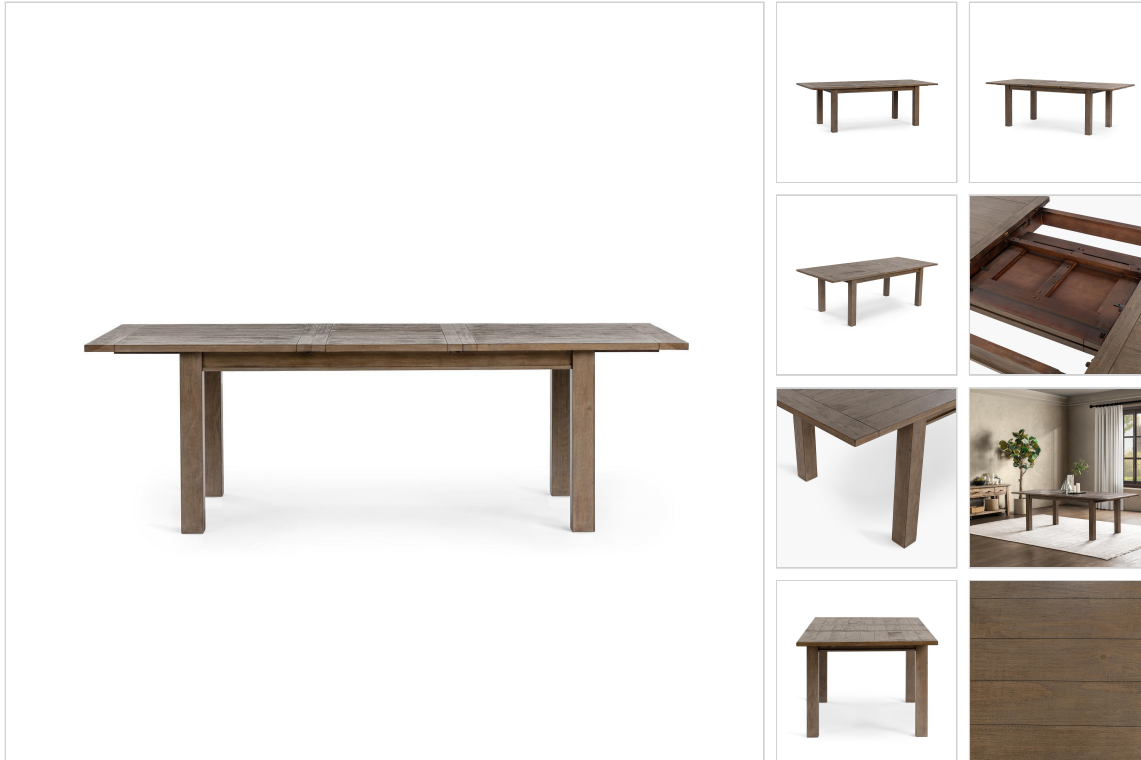

SKU: 51030641

## DRIFTWOOD 71"-94" EXTENDABLE DINING TABLE - DISTRESSED BRO

### DETAILS

Materials: Reclaimed Pine

Individual Product Dimensions: 71.00W x 40.00D x 30.00H