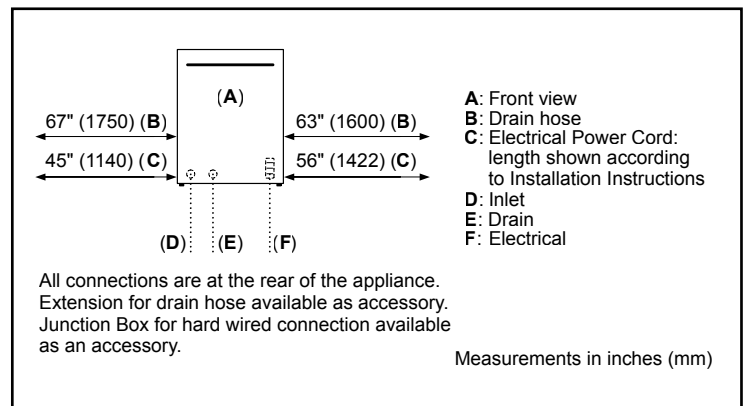

24" Bar Handle Dishwasher

300 Series – Stainless Steel SHXM63W55N

BOSCH

Invented for life

Installation Details

Accessories: To purchase Bosch accessories, cleaners & parts please visit www.bosch-home.com/us/store or call 1-800-944-2904 (Mon to Fri 5 am to 6 pm PST, Sat 6 am to 3 pm PST).

Notes: All height, width and depth dimensions are shown in inches. BSH reserves the absolute and unrestricted right to change product materials and specifications, at any time, without notice. Consult the product's installation instructions for final dimensional data and other details prior to making cutout.

Warranties: Please see Use & Care manual or Bosch website for statement of limited warranty.

For more information on our entire line of products, go to www.bosch-home.com/us or call 1-800-944-2904

© BSH Home Appliances Corporation. All rights reserved. Bosch is a registered trademark of Robert Bosch GmbH.