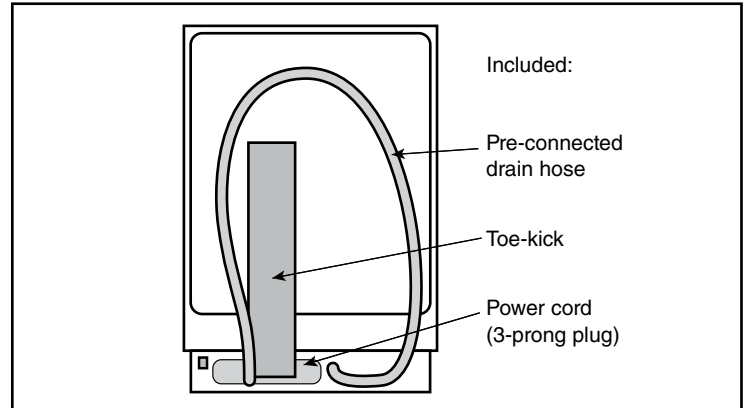

24" Bar Handle Dishwasher

300 Series – Stainless Steel SHXM63W55N

BOSCH

Invented for life

Installation Details

Accessories: To purchase Bosch accessories, cleaners & parts please visit www.bosch-home.com/us/store or call 1-800-944-2904 (Mon to Fri 5 am to 6 pm PST, Sat 6 am to 3 pm PST).

Notes: All height, width and depth dimensions are shown in inches. BSH reserves the absolute and unrestricted right to change product materials and specifications, at any time, without notice. Consult the product's installation instructions for final dimensional data and other details prior to making cutout.