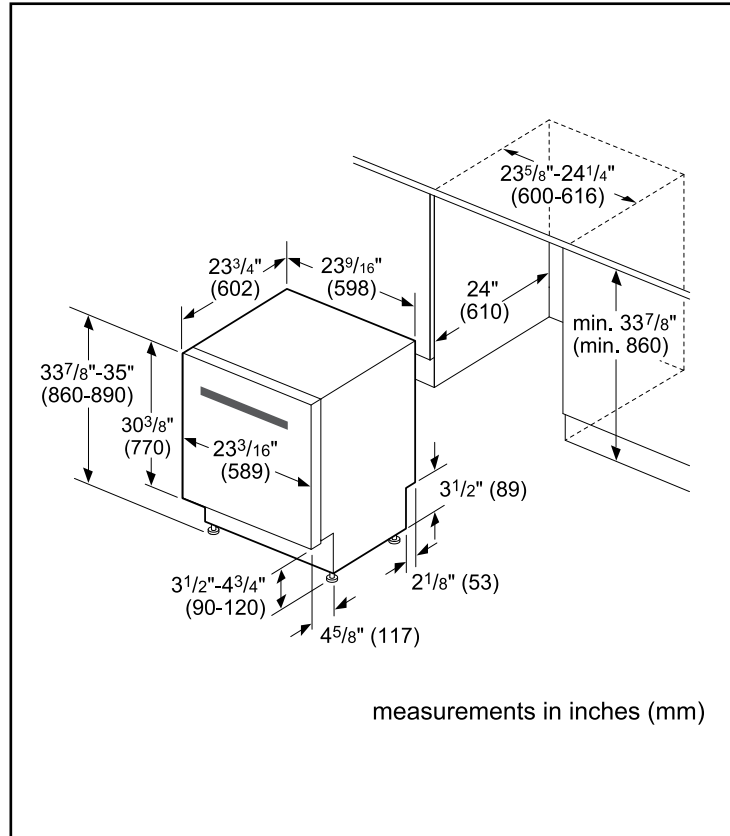

24" Bar Handle Dishwasher

300 Series – Stainless Steel SHXM63W55N

BOSCH

Invented for life

Installation Details

Accessories: To purchase Bosch accessories, cleaners & parts please visit www.bosch-home.com/us/store or call 1-800-944-2904 (Mon to Fri 5 am to 6 pm PST, Sat 6 am to 3 pm PST).

Notes: All height, width and depth dimensions are shown in inches. BSH reserves the absolute and unrestricted right to change product materials and specifications, at any time, without notice. Consult the product's installation instructions for final dimensional data and other details prior to making cutout.

Warranties: Please see Use & Care manual or Bosch website for statement of limited warranty.

For more information on our entire line of products, go to www.bosch-home.com/us or call 1-800-944-2904

© BSH Home Appliances Corporation. All rights reserved. Bosch is a registered trademark of Robert Bosch GmbH.