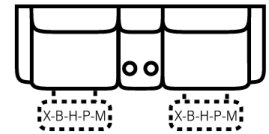

PIECES

Sofa Height: 43" Seat Height: 20" Seat Depth: 21" Arm Height: 24"

SOFAS

51 - Reclining Sofa
L: 81" x D: 42"

52 - Dual Reclining Loveseat
L: 58" x D: 42"

85 - Dual Recl. Cons. Loveseat
L: 72" x D: 42"

2 Power Outlets plus
2 USB outlets available in
console.

CHAIRS

53 - Reclining Chair
L: 32" x D: 42"

84 - Rocker Recliner
L: 32" x D: 42"

No Zero Gravity

87 - Swivel Glider Recliner
L: 32" x D: 42"

No Zero Gravity