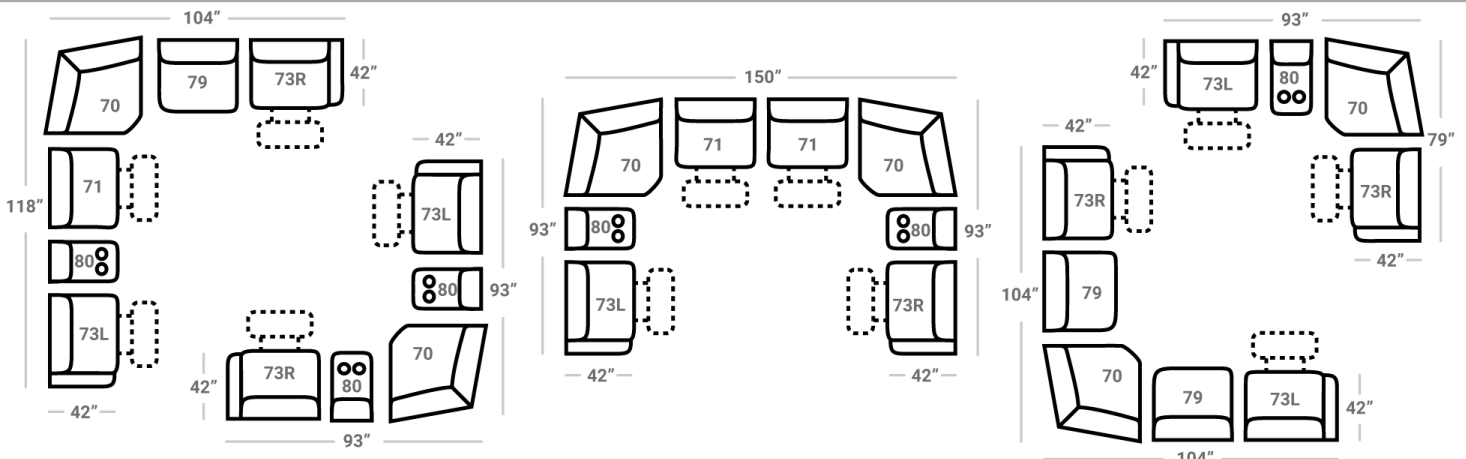

PIECES

Sofa Height: 43" Seat Height: 20" Seat Depth: 21" Arm Height: 24"

SOFAS

51 - Reclining Sofa
L: 81" x D: 42"

52 - Dual Reclining Loveseat
L: 58" x D: 42"

85 - Dual Recl. Cons. Loveseat
L: 72" x D: 42"

79 -
Armless Stationary Chair
L: 25" x D: 42"

Power Options
are not available on this item

70 -
Wedge
L: 50" x D: 50"

Power Options
are not available on this item

80 -
Stationary Console
L: 14" x D: 42"

2 Power Outlets plus
2 USB outlets available in
console.

* Available in both Left and Right configurations

X - Featuring Power Adjustable
Lumbar Support, Power Headrest,
Power Recline & Wireless Remote

B - Featuring Power Adjustable
Lumbar Support, Power
Headrest & Power Recline

H - Featuring Power
Adjustable Headrest &
Power Recline

P - Featuring
Power Recline

M - Manual

Please see Style 731
for Leather Options

CONFIGURATIONS

Dimensions are approximate and subject to change.

Printed: 6/12/2025