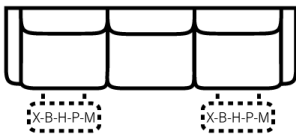

897 think LOCAL

www.stantonsofas.com

Body 1: All Body Fabric

All Power Items unless specified feature a Zero Gravity reclining mechanism which has been designed to suspend the body in a neutral position while simultaneously elevating the feet so they are in alignment with the heart, creating an almost weightless sensation allowing for deeper relaxation.

PIECES

Sofa Height: 43" Seat Height: 20" Seat Depth: 21" Arm Height: 24"

SOFAS

51 - Reclining Sofa
L: 81" x D: 42"

52 - Dual Reclining Loveseat
L: 58" x D: 42"

85 - Dual Recl. Cons. Loveseat
L: 72" x D: 42"