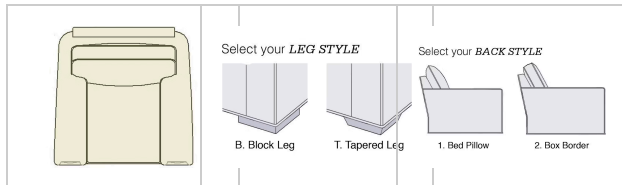

Trim: Standard topstitch trim. Choice of Block Leg or Tapered Leg.

Frame Construction: Furniture grade laminated hardwood provides weight and durability which eliminates bowing or warping. Construction features include an interlocking frame which is glued, stapled and screwed providing strength and stability.

Fabric shown: 400446-58 (no longer available)

Finish shown: Palisade

Box Border Back

Block Leg

Seat Back: Choice of two back options: Bed Pillow or Box Border

Seat: Comes with Classic Comfort seat cushion as standard. Upgrade to Down Plush or Spring Down Luxe available for an upcharge.