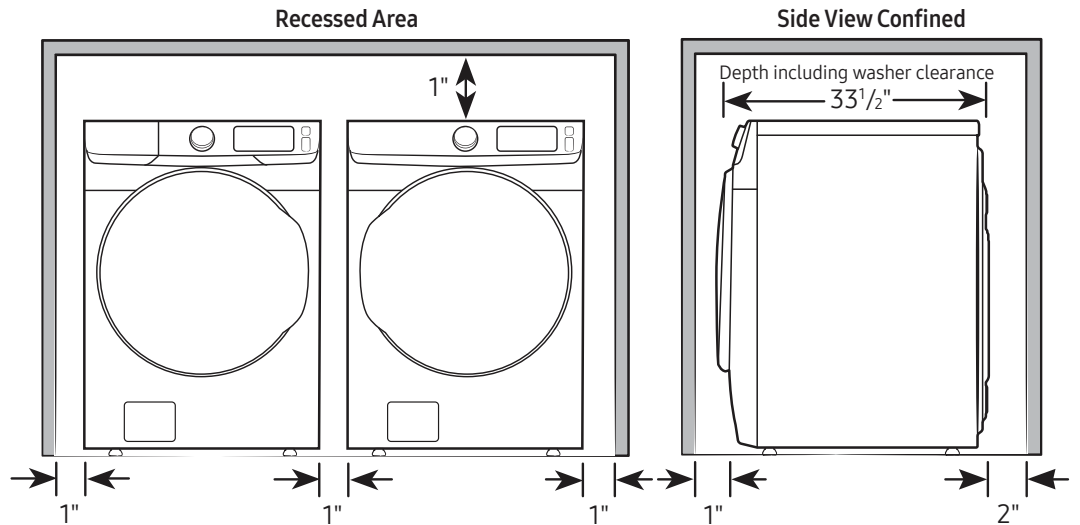

Required dimensions for installation with pedestal:

Installation Specifications – Side-by-Side

If the washer and dryer are installed together or the dryer alone, the closet front must have two unobstructed air openings for a combined minimum total area of 72-inch². Your washer alone does not require a specific air opening.

Alcove or closet installation

Minimum clearance for closet and alcove installations:

Connection Dimensions

Back and side view of dryer

LEGEND:
● Cold Water Connection

Actual color may vary. Design, specifications, and color availability are subject to change without notice. Non-metric weights and measurements are approximate.