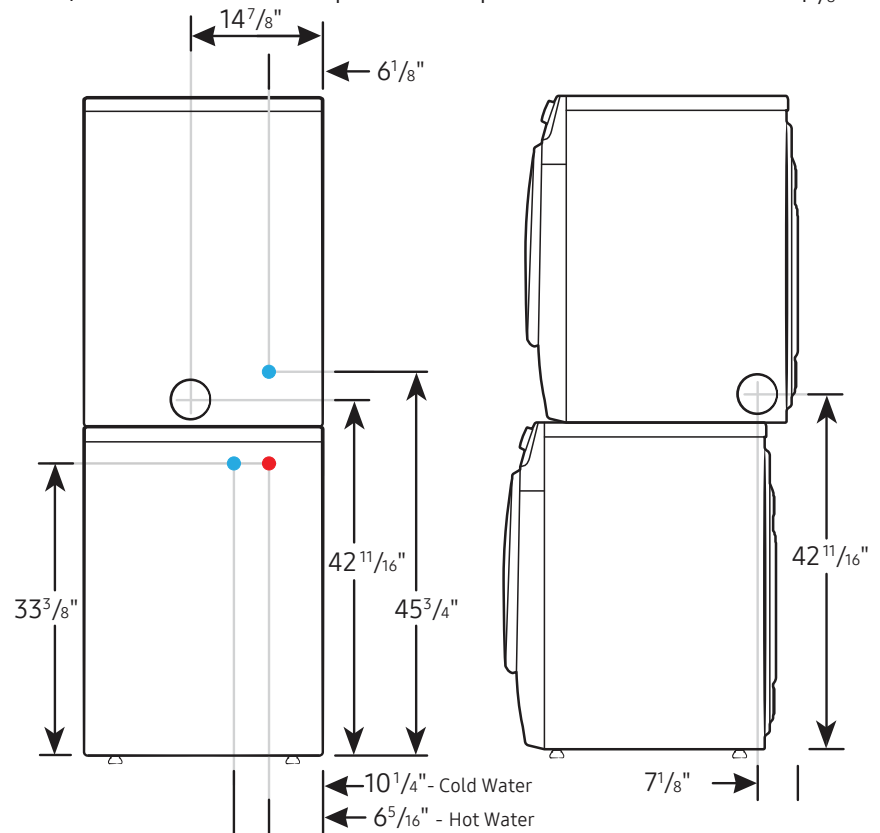

Alcove or closet installation

Minimum clearance for closet and alcove installations:

Connection Dimensions

Back and side view of dryer

LEGEND:
● Cold Water Connection

Actual color may vary. Design, specifications, and color availability are subject to change without notice. Non-metric weights and measurements are approximate.

©2023 Samsung Electronics America, Inc., 85 Challenger Road, Ridgefield Park, NJ 07660. Tel: 800-SAMSUNG.samsung.com. Samsung is a registered trademark of Samsung Electronics Co., Ltd.

Installation Specifications – Stacked Pair

Clearances indicated are for stacked pairs. The closet front must have two unobstructed air openings for a combined minimum total area of 72-inch².

Connection Dimensions

Back and side views of stacked pair