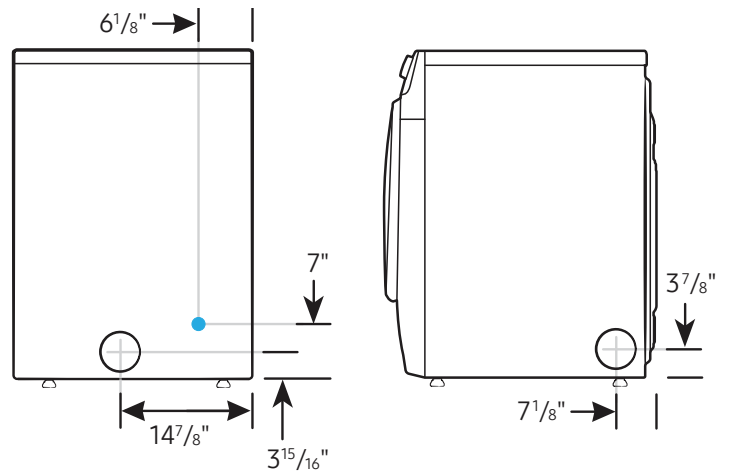

7.5 cu. ft. Smart Electric Dryer with Steam Sanitize+ and Sensor Dry

Dimensions

Required dimensions for installation with pedestal:

Installation Specifications – Side-by-Side

If the washer and dryer are installed together or the dryer alone, the closet front must have two unobstructed air openings for a combined minimum total area of 72-inch². Your washer alone does not require a specific air opening.

Alcove or closet installation

Minimum clearance for closet and alcove installations:

Connection Dimensions

Back and side view of dryer

LEGEND:
● Cold Water Connection

Actual color may vary. Design, specifications, and color availability are subject to change without notice. Non-metric weights and measurements are approximate.

©2023 Samsung Electronics America, Inc., 85 Challenger Road, Ridgefield Park, NJ 07660. Tel: 800-SAMSUNG.samsung.com. Samsung is a registered trademark of Samsung Electronics Co., Ltd.