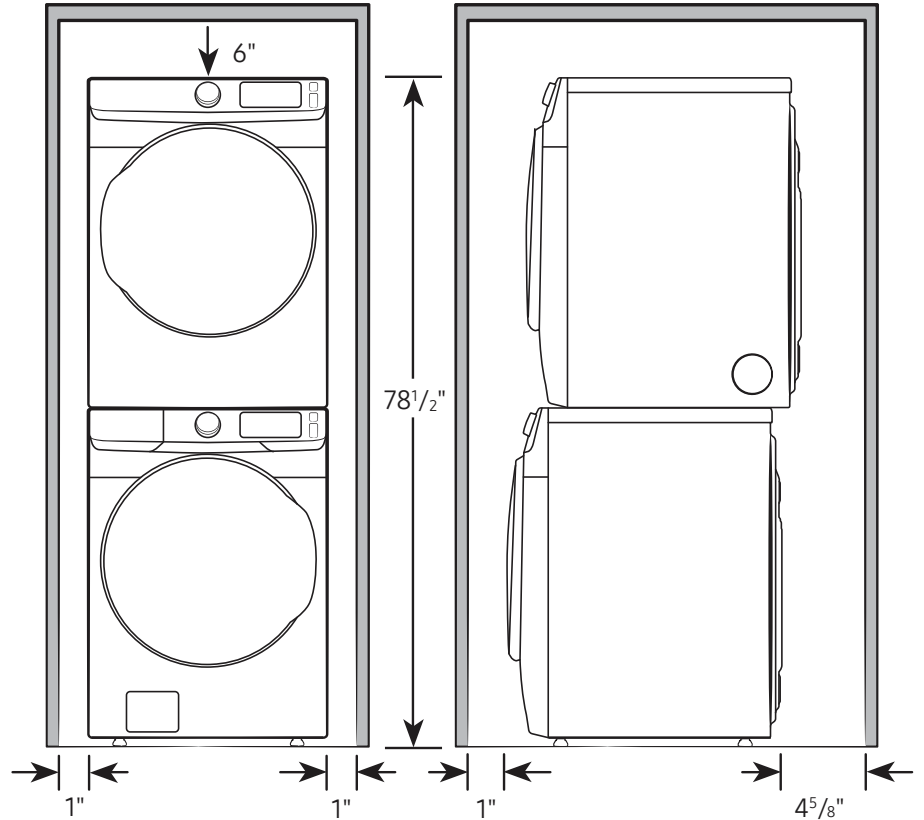

Installation Specifications – Stacked Pair

Clearances indicated are for stacked pairs. The closet front must have two unobstructed air openings for a combined minimum total area of 72-inch².