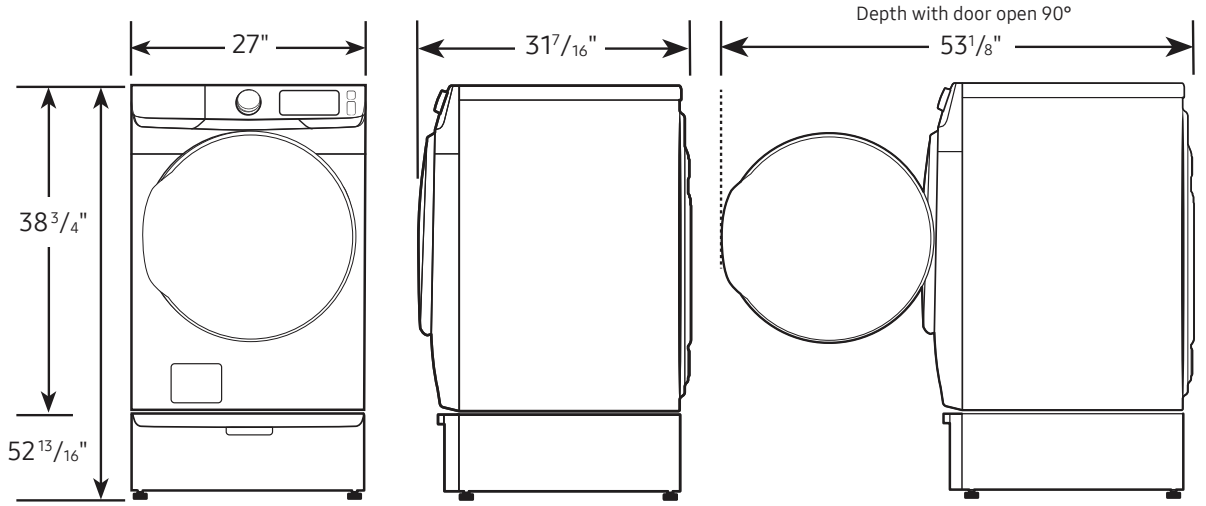

7.5 cu. ft. Smart Electric Dryer with Steam Sanitize+ and Sensor Dry

Dimensions

Required dimensions for installation with pedestal: