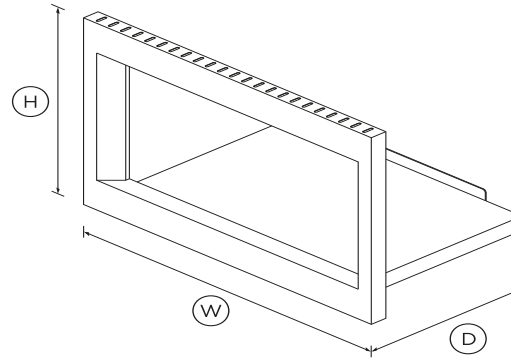

Microwave Trim Kit Accessory

Series 5 | Contemporary

Stainless Steel

This microwave trim kit integrates our 24" traditional microwave into your surrounding cabinetry.

- Pairs with our Traditional Microwave (MO-24SS-3Y)

DIMENSIONS

SKU

70866

The product dimensions and specifications in this page apply to the specific product and model. Under our policy of continuous improvement, these dimensions and specifications may change at any time. You should therefore check with Fisher & Paykel's Customer Care Centre to ensure this page correctly describes the model currently available. ? Fisher & Paykel Appliances Ltd 2020