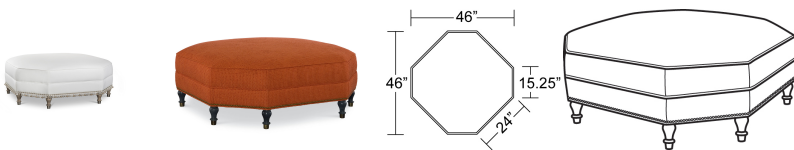

### SPECIFICATION

OUTSIDE: 46W x 46D x 18.5H

DESCRIPTION: Octagonal Ottoman

COM: Plain:: 4

Repeat of 2"-14": 5

Repeat of 15"-27": 5.5

WEIGHT: 70 lbs.

COMMENTS: Standard with small pewter nail head trim around base; shown spaced 1:1 over tassel trim. Shown with optional Tassel Natural around base.

### FABRICS/LEATHERS

FABRICS/LEATHERS SHOWN:

Brisa White

### FINISHES

FINISHES SHOWN:

Dune