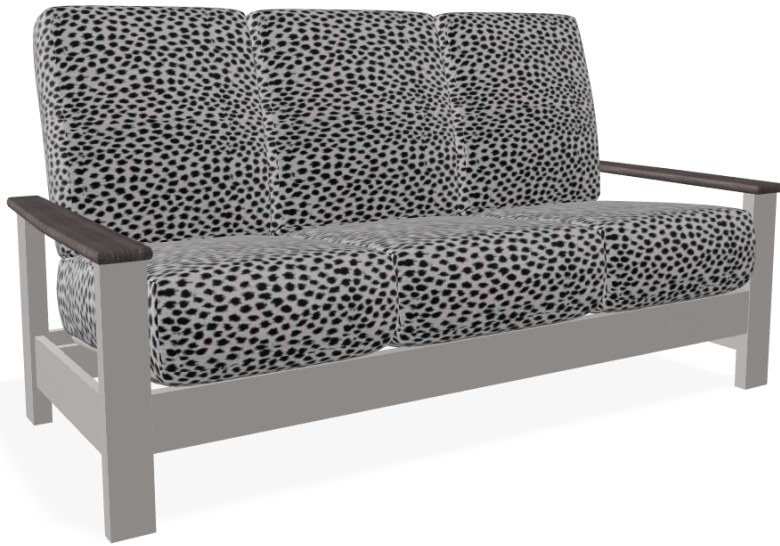

Telescope

CASUAL FURNITURE USA | 1903

LEEWARD MGP CUSHION THREE-SEAT SOFA W/ RUSTIC ARMS

Specifications

| | |
|--------------------------|----------------------|
| Item Number | JX3Y693 |
| Frame Type | Marine Grade Polymer |
| Retail Warranty | 15 years |
| Contract Warranty | 3 years |
| Overall Width | 77.5 in |
| Overall Height | 37 in |
| Overall Depth | 36 in |
| Seat Height | 19.5 in |
| Arm Height | 23.5 in |
| Packaged Weight | 118 lbs |
| Product Weight | 96 lbs |
| Carton Cube | 58.5 ft ³ |
| UPS-able | No |
| Assembly Required | No |
| Pack Count | 1 |

Agra Classic

Boardwalk Accents

Warm Grey MGP