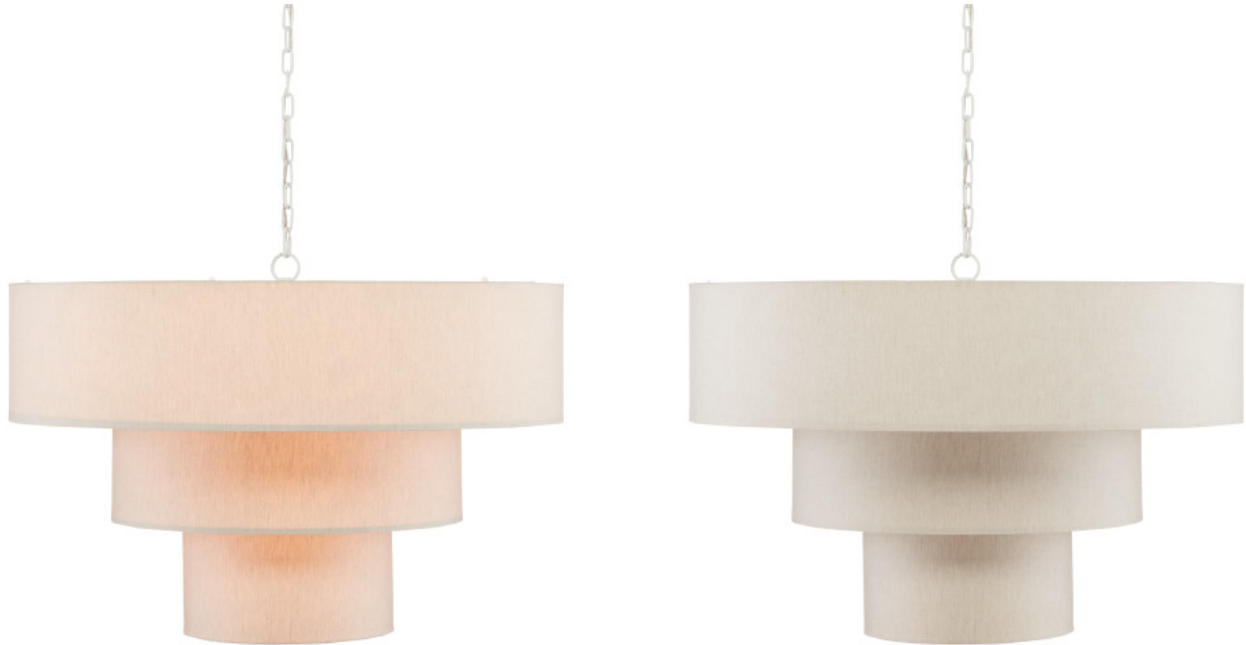

CURREY

& C O M P A N Y

Livello Chandelier

9000-0866

Overall: 24.75"h x 36"dia
Adjustable Height: 24"h to 100"h

Finish: White/Linen
Materials: METAL/FABRIC

Item Weight: 17 lb
Number of Lights: 9
Suggested Bulb: B Torpedo Tip
Socket Type: E12
Watts per Socket / Item: 60 / 540

Cord: 13' Silver
Shade: Natu

The Livello Chandelier has tiers of linen-weave shades that graduate from large to small, a shape that calls to mind an inverted wedding cake. The triple-drum chandelier is closed at the bottoms with diffusers to soften the light, and the glossy white fin