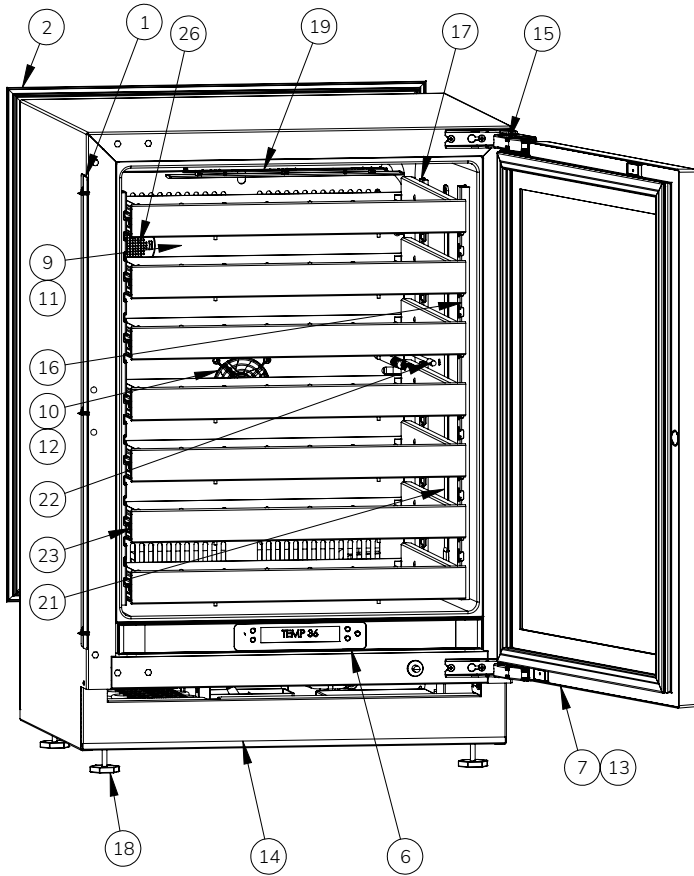

USER GUIDE

Parts

URWC424-IG01A		
Item	Description	Part Number
1	ANTI-TIP BRACKETS, BLACK	90-54215-00
2	BACK PANEL ASSY, 24"	90-54214-00
3	COMPRESSOR ASSY - FMSA4C (115V SERIAL)	90-54214-03
4	CONDENSER ASSY - 24"	90-54215-01
5	CONDENSER FAN ASSY, PX, STANDARD	90-54214-01
6	CONTROL ASSY - USER INTERFACE 24"	90-54214-21
7	DOOR ASSY, 24", INT., 2X GLASS	90-54214-23
8	DRAIN PAN	90-54214-05
9	EVAP COVER 24"	90-54215-02
10	EVAP FAN COVER	90-54214-12
11	EVAPORATOR ASSEMBLY	90-54179-00
12	EVAPORATOR FAN	90-54214-13
13	GASKET, DOOR	90-54214-25
14	GRILLE ASY - ADJUSTABLE, 24" BLACK	90-54214-24
15	HINGE ASSY, DAMPENED, RT LFT	90-54214-22
16	LADDERS, FRONT	90-54218-00
17	LADDERS, REAR 24"	90-54219-00
18	LEG LEVELERS	90-54158-00
19	LIGHT ASSY LED, VYV	90-54214-16
20	MAIN BOARD	90-54214-02
21	RGB LED ASSY, PX, LONG	90-54215-09
22	SELCO THERMISTOR-BLACK	90-54214-14
23	WINE RACK, SLIDING, URWC3, BLACK	90-54214-18
24	WIRE HARNESS ASSY, STD *	90-54214-06
25	WOOD INTEGRATED KIT *	90-54214-26
26	CARBON FILTER ASSEMBLY-UL	90-54224-01

*NOT PICTURED