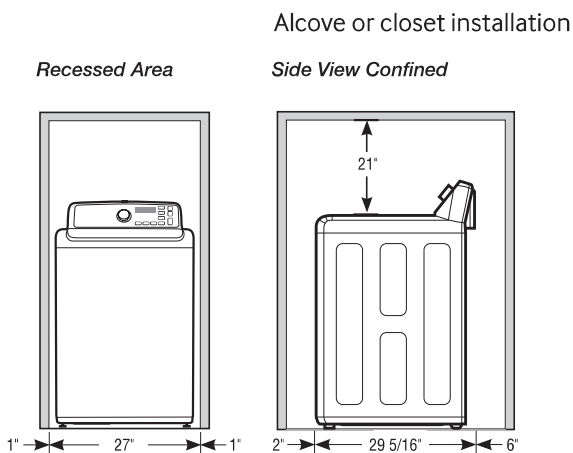

SAMSUNG

WA48J7700AW

Samsung Top-Load Washer

Installing Your Washer

Minimum clearances for closets and alcoves:

Sides – 1"
Top – 21"
Rear – 6"
Closet Front – 2"

If the washer and dryer are installed together, the closet front must have at least a 72 in unobstructed air opening. Your washer alone does not require a specific air opening.

Product Dimensions & Weight (WxHxD)

Dimensions: 27" x 44 1/4" x 29 5/16"

Weight: 141.2 lbs

Shipping Dimensions & Weight (WxHxD)

Dimensions: 29 1/2" x 46 1/2" x 31"

Weight: 152.2 lbs

| Color | Model # | UPC Code |
|-------|-------------|--------------|
| White | WA48J7700AW | 887276095851 |