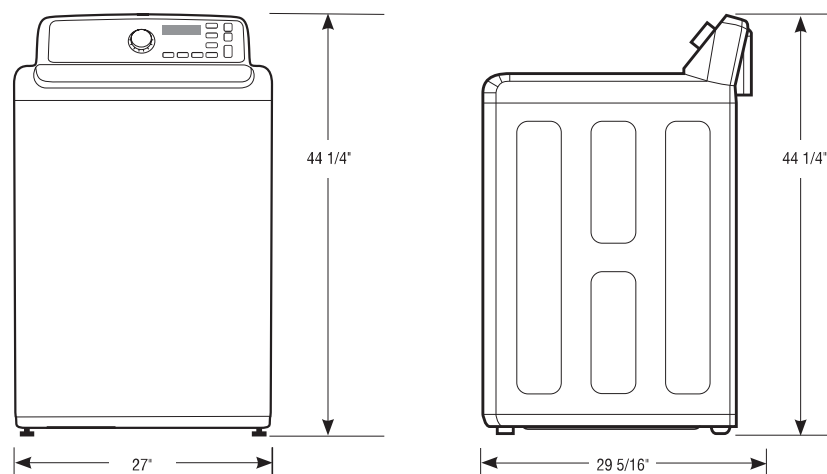

Dimensions

SAMSUNG

Actual color may vary. Design, specifications, and color availability are subject to change without notice. Non-metric weights and measurements are approximate.

©2015 Samsung Electronics America, Inc. 85 Challenger Road, Ridgefield Park, NJ 07660. Tel: 800-SAMSUNG. samsung.com. Samsung is a registered trademark of Samsung Electronics Co., Ltd.