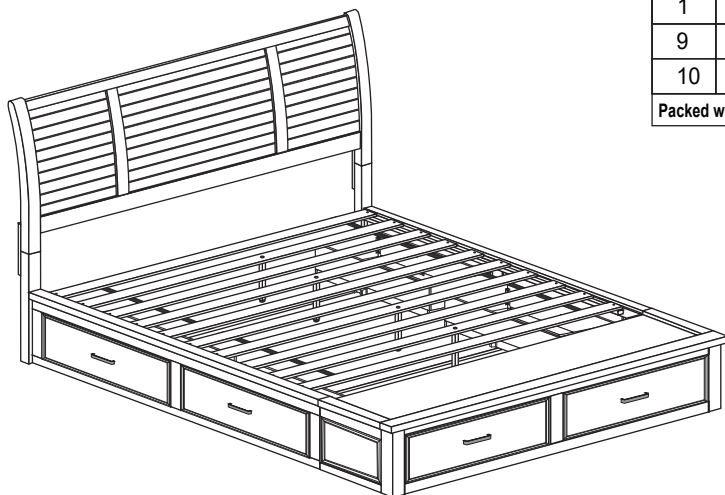

HARDWARE LIST / LISTE DE MATÉRIEL

NO.	HARDWARE DESC/LISTE DE QUINCAILLERIE	CODE	Q'TY
3	Bolt/Boulon M6 x 40mm	SV300/500/B120/600 QHB/CKHB/KHB	14
4	Flat washer/Rondelle plate M6 x 13mm		14
6	Spring washer/Rondelle à ressort M6 x 13mm		14
8	Allen key/Clé Allen M4 x 58mm		1
HEADBOARD HARDWARE PACKED WITH HEADBOARD BOX/TELE DE LIT QUINCAILLERIE TESSÉE AVEC TETE LIT			

NO.	HARDWARE DESC/LISTE DE QUINCAILLERIE	CODE	Q'TY
2	Screw/Vis M4 x 30mm	SV300/500/B120/600QSL/CKSL/KSL	20
THESE HARDWARE PACKED WITH FOOTBOARD/PIED DE LIT QUINCAILLERIE TESSÉE AVEC PIED DE LIT			

NO.	HARDWARE DESC/LISTE DE QUINCAILLERIE	CODE	Q'TY
2	Screw/Vis M4 x 30mm	SV300/500/B120/600QCKKFB/ QCKKLRR/QCKKSRDR	8
5	Flat washer/Rondelle plate M6 x 19mm		12
6	Spring washer/Rondelle à ressort M6 x 13mm		12
7	wooden dowel/Cheville en bois Ø 10 x 30mm		8
8	Allen key/Clé Allen M4 x 58mm		1
11	Bolt/Boulon M6 x 50mm		12
Rails hardware packed with rails/longerons quincaillerie tassée avec longerons			

NO.	HARDWARE DESC/LISTE DE QUINCAILLERIE	CODE	Q'TY
1	Screw/Vis M4 x 10mm	SV300/500/B120/600QSRDR/ CKSRDR/KSRDR	24
9	Drawer handle/Poignée de tiroir GB- 459		4
10	Thm screw/Thm. Vis M4 x 35mm		8
Packed with drawer box/emballé avec tiroir