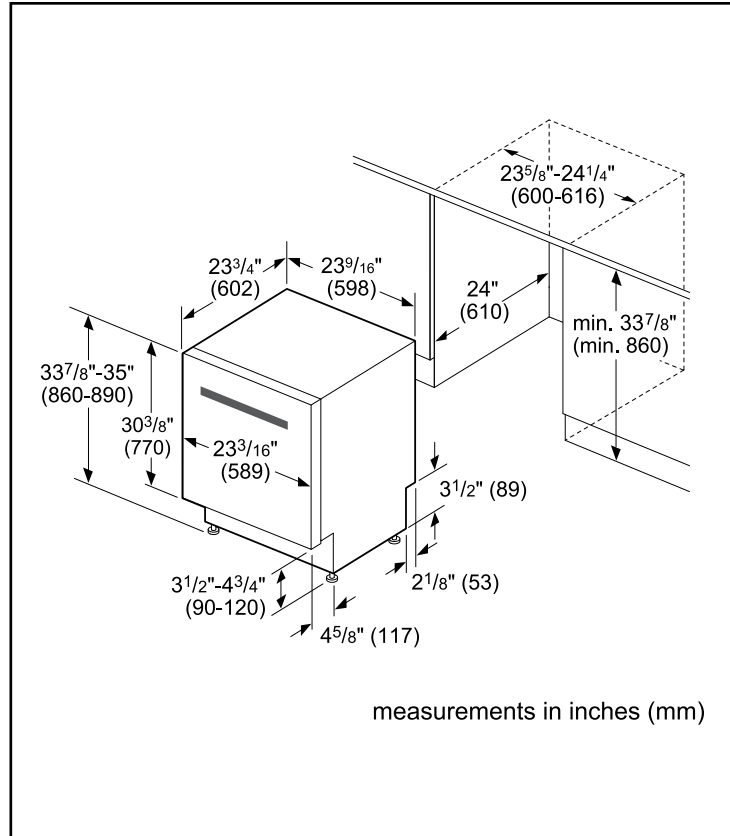

24" Pocket Handle Dishwasher

500 Series DLX – Stainless Steel SHP865ZD5N

Installation Details

Accessories: To purchase Bosch accessories, cleaners & parts please visit www.bosch-home.com/us/store or call 1-800-944-2904 (Mon to Fri 5 am to 6 pm PST, Sat 6 am to 3 pm PST).

Notes: All height, width and depth dimensions are shown in inches. BSH reserves the absolute and unrestricted right to change product materials and specifications, at any time, without notice. Consult the product's installation instructions for final dimensional data and other details prior to making cutout.

Warranties: Please see Use & Care manual or Bosch website for statement of limited warranty.

For more information on our entire line of products, go to www.bosch-home.com/us or call 1-800-944-2904

© BSH Home Appliances Corporation. All rights reserved. Bosch is a registered trademark of Robert Bosch GmbH.