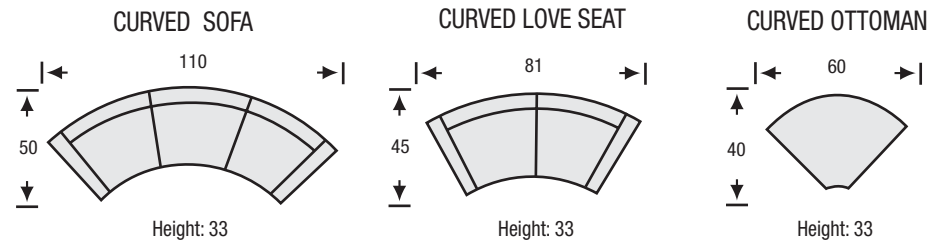

TUFO

COLLECTION

D
divani

The Tufo Collection features:

- No Sag Construction
- Foam Seat Cushions
- Fibre Filled Back Cushions
- Semi Attached Backs

TUFO COLLECTION

Seat Depth 21"
 Seat Height 18"
 Arm Height 20"