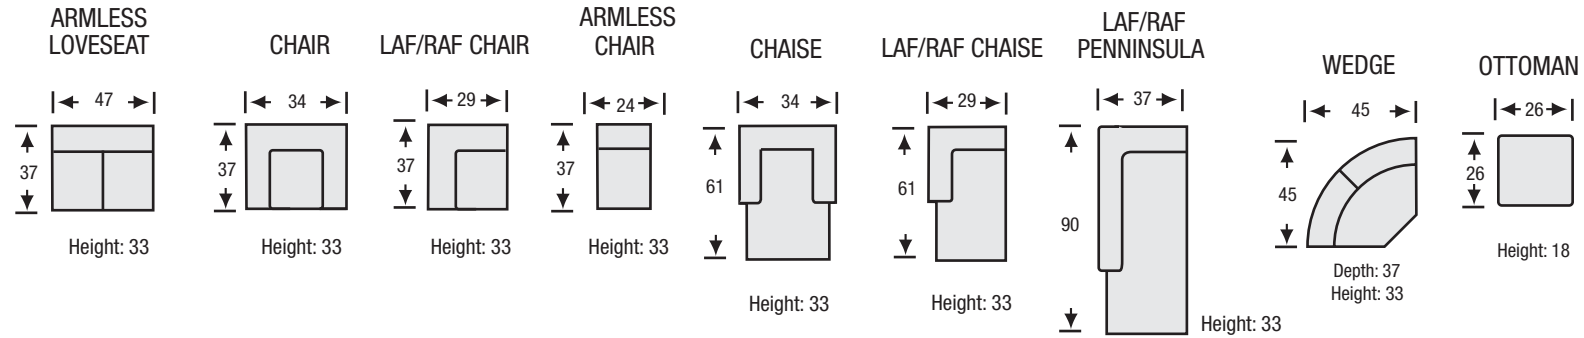

TUFO

COLLECTION

D
divani

The Tufo Collection features:

- No Sag Construction
- Foam Seat Cushions
- Fibre Filled Back Cushions
- Semi Attached Backs

TUFO COLLECTION

Seat Depth 21"
 Seat Height 18"
 Arm Height 20"