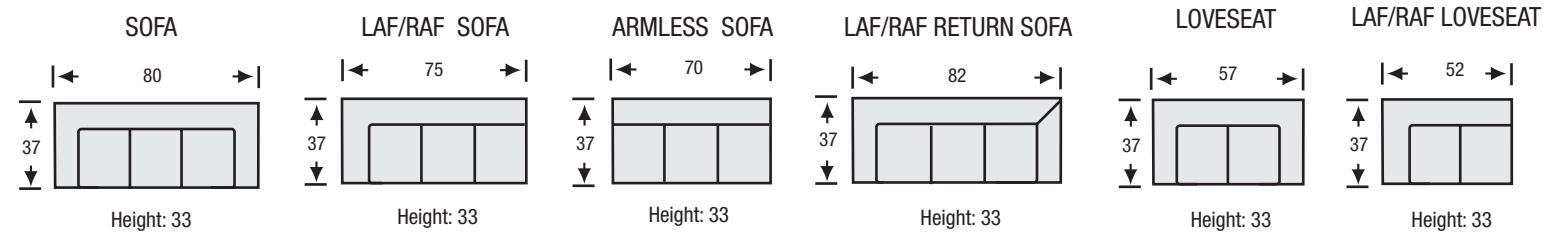

TUFO

COLLECTION

D
divani

The Tufo Collection features:

- No Sag Construction
- Foam Seat Cushions
- Fibre Filled Back Cushions
- Semi Attached Backs

TUFO COLLECTION

Seat Depth 21"
 Seat Height 18"
 Arm Height 20"