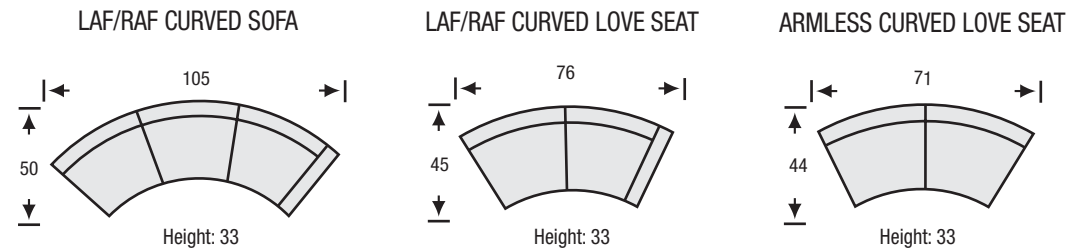

TUFO

COLLECTION

D
divani

The Tufo Collection features:

- No Sag Construction
- Foam Seat Cushions
- Fibre Filled Back Cushions
- Semi Attached Backs

TUFO COLLECTION

Seat Depth 21"
 Seat Height 18"
 Arm Height 20"