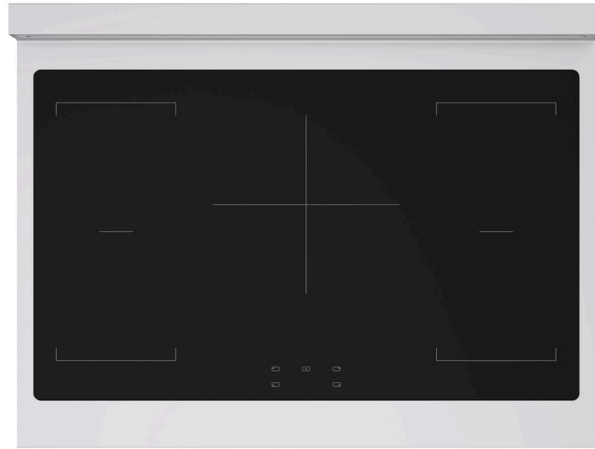

Seamless Bridge Cooking Zone - Accommodate large cookware and griddles with a convenient bridge function allowing you to operate elements simultaneously for an expansive heating zone

SPECIFICATIONS OVERVIEW

Warranty 1 year parts and service

DIMENSIONS

Product Dimensions (in.)	36 in. W x 27.75 in. D x 36 in. H
Cut Out Dimensions (in.)	36.25 in. W x 24.75 in. D x 36 in. H
Product Weight (Lbs.)	238

POWER / RATINGS

Amps	50A
Voltage	120/240V

CERTIFICATIONS

ETL Listed

ZLINE Autograph Edition 36 in. 5.2 cu. ft. Paramount Induction Range with 5 Element Cooktop and Electric Convection Oven in Stainless Steel with Polished Gold Helix Handle and Knob Accents (SINRZ-36-KG)

ZLINE
ATTAINABLE LUXURY™

SPECIFICATIONS IN-DEPTH

GENERAL PROPERTIES

SKU	SINRZ-36-KG
Finish	Stainless Steel
Control Type	Manual Front Control
Convection	Yes
Fuel Type	Convection Electric Oven- Induction Cooktop
Mount Type	Free Standing
Number of Racks	2
Oven Lighting	Halogen
Self-Clean	No
Timer	No
Total Wattage	11600