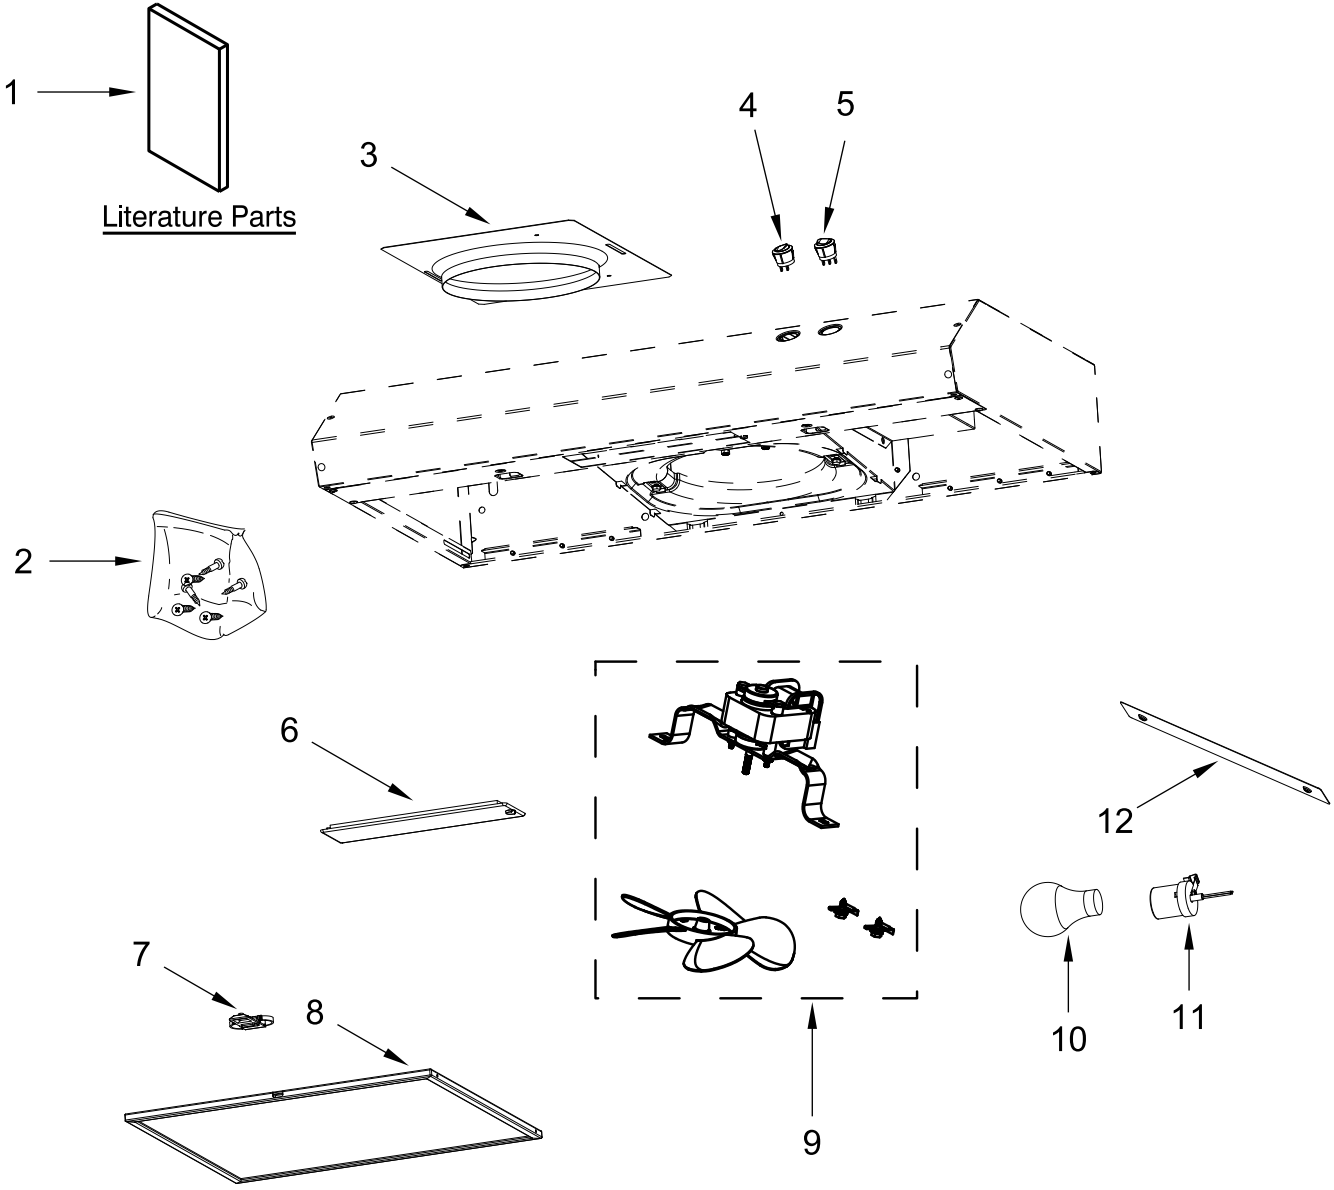

30" UNDERCABINET VENT HOODS

MODELS:

WVU17UC0JW0 (White)

WVU17UC0JB0 (Black)

WVU17UC0JS0 (Stainless)

HOOD PARTS

HOOD PARTS

<u>Illus. No.</u>	<u>Part No.</u>	<u>Description</u>	<u>Illus. No.</u>	<u>Part No.</u>	<u>Description</u>	<u>Illus. No.</u>	<u>Part No.</u>	<u>Description</u>
1	W11367653	Use and Care Guide	5		Switch, Fan	11	W11369077	Socket, Light
2	W10665195	Hardware, Installation		W10394557	White	12		Cover, Vent
3	W10386343	Plate, Duct		W10394521	Black		W11360621	White
4		Switch, Light		W11369105	Stainless		W11360619	Black
	W10394523	White	6	W11369090	Cover, Light		W11360616	Stainless
	W10394520	Black	7	W10416841	Latch, Filter			ACCESSORIES
	W11369101	Stainless	8	W11369070	Filter, Grease		W11371717	Recirculation Kit (Charcoal Filter)
			9	W10395033	Assembly, Motor and Fan		W10355452	Power Cord Kit
			10	W11371110	Bulb, LED			