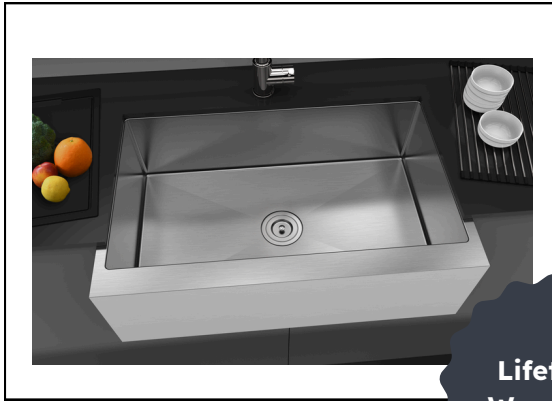

DOUBLE BOWL

Finish: Stainless Steel

Lifetime
Warranty

MQ-50416-KIT

Included Accessories: 2 Strainers, 2
Grids, Template, and Mounting Clips
Cutout: 34 7/8" x 18"

Required Sink Base Size: 42"

[View Specs & Price](#)

Lifetime
Warranty

MQ-505016-KIT

Included Accessories: 2 Strainers, 2
Grids, Template, and Mounting Clips
Cutout: 30" x 17"

Required Sink Base Size: 36"

[View Specs & Price](#)

APRON

Finish: Stainless Steel

Lifetime
Warranty

MQ-3321F16-KIT

Included Accessories: Bottom Grid Rack and Strainer

Cutout: Not required

Required Sink Base Size: 36"

[View Specs & Price](#)

BAR/PREP SINK

Finish: Stainless Steel

Lifetime
Warranty