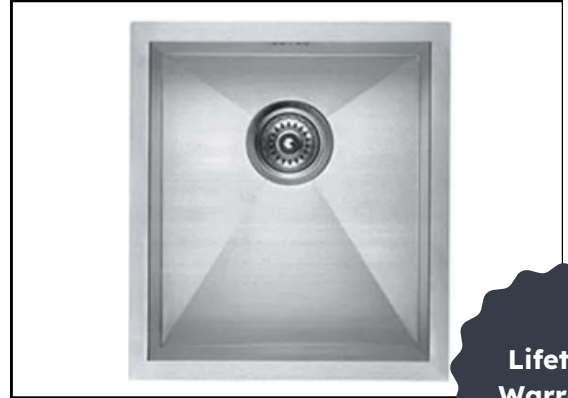

MQ-3321F16-KIT

Included Accessories: Bottom Grid Rack and Strainer

Cutout: Not required

Required Sink Base Size: 36"

[View Specs & Price](#)

BAR/PREP SINK

Finish: Stainless Steel

Lifetime
Warranty

YS17-7

Included Accessories: Template and Mounting Clips

Cutout: 15-1/8" x 17-1/8"

Required Sink Base Size: 21"

[View Specs & Price](#)

Lifetime
Warranty

MQ-181516-KIT

Included Accessories: Strainer, Bottom Grid, Template and Mounting Clips

Cutout: 13 3/4" x 15 3/4"

Required Sink Base Size: 18"

[View Specs & Price](#)

ACCESSORIES

YROLLMATT

Description: Yale Appliance 18-inch universal roller mat with silicone badge.

[View Price](#)

SS-02