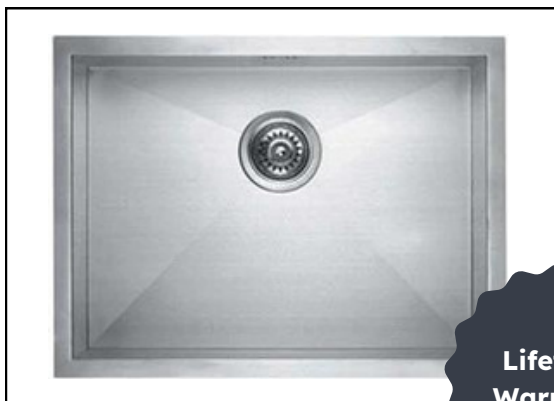

Lifetime
Warranty

RS-2218

Included Accessories: Strainer, Grid,
Template, and Mounting Clips
Cutout: 20 1/2" x 16"

Required Sink Base Size: 27"

[View Specs & Price](#)