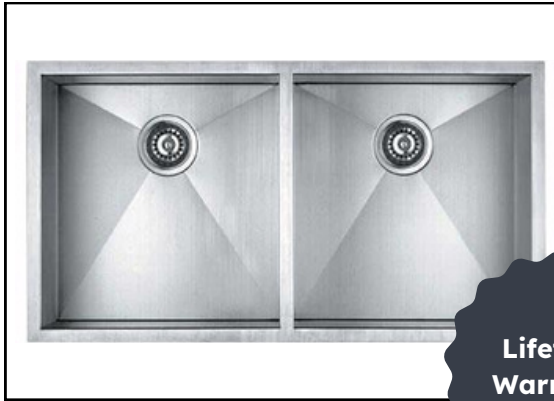

SINGLE BOWL

Finish: Stainless Steel

Lifetime
Warranty

YS2321-9

Included Accessories: Template and Mounting Clips

Cutout: 18-7/8" x 21-1/4"

Required Sink Base Size: 24"

[View Specs & Price](#)

DOUBLE BOWL

Finish: Stainless Steel

Lifetime
Warranty

MQ-50416-KIT

Included Accessories: 2 Strainers, 2
Grids, Template, and Mounting Clips
Cutout: 34 7/8" x 18"

Required Sink Base Size: 42"

[View Specs & Price](#)