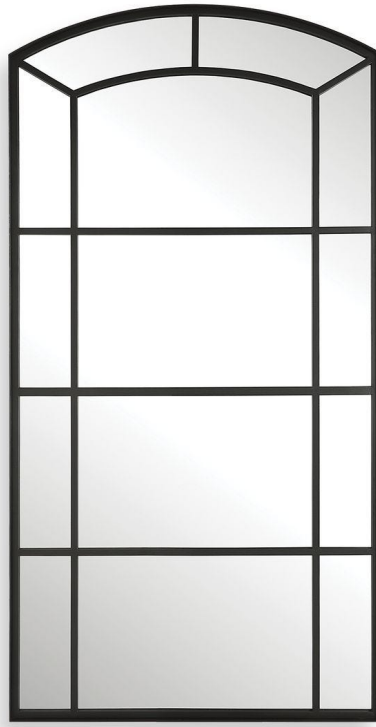

## Camber Arch Mirror

SKU: 09752

This oversized arch mirror features a substantial solid iron frame finished in a rich satin black, with a deep channeled outer edge.

### Specifications

**Dimensions:** 42 W X 82 H X 2 D (in)

**Weight:** 103 lbs

**Ship via:** Motor Freight