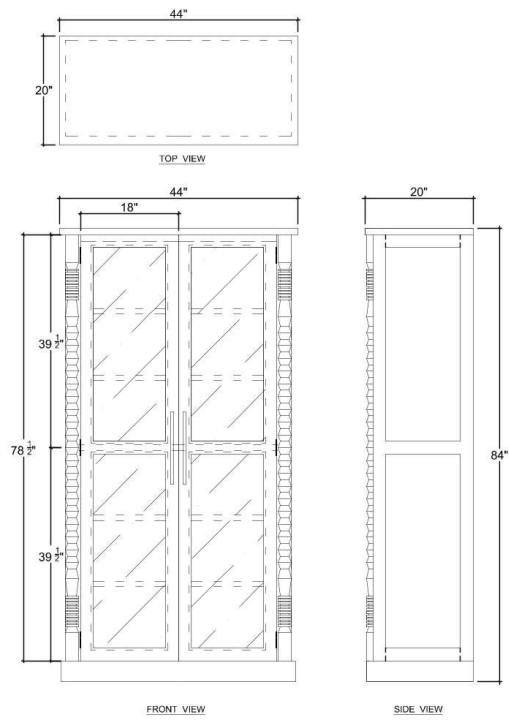

BRAMBLE

PRODUCT TEARSHEET

Ligna Display Cabinet

Shown in: **BLW**

SKU: **28774**

Size: **44W x 20D x 84H in**

Overview

Ligna Display Cabinet

Visual Highlights

Technical Specification

Dimensions	44W x 20D x 84H in	CBM	1.4036
Number of Packages	1	Cubic Feet	49.57 ft³
Package 1 Dimensions	45.7 x 21.7 x 86.6 in	Package 1 Weight	240.3 lbs
Package Weight Total	240.3 lbs	Net Weight	231.49 lbs