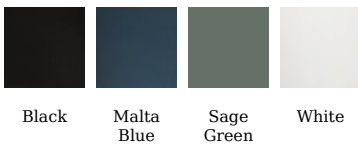

84" CONSOLE W/ 4 DOORS

Perry Collection

+ * FINISHES

Black Malta Blue Sage Green White

+ PRODUCT SPECS

Collection	Category	Style	* Color	* Finish	** Wood Species	** Veneer	Hardware
Perry	Entertainment	Modern/contemporary	Black, Blue, Green, White	Black, Malta Blue, Sage Green, White	Maple	Select Veneers	Champagne Pulls

* Please note some color variations of our furniture finishes and fabrics are possible due to room lighting and personal computer resolution settings. Not all finish options may be available for certain products. Please use as a reference only.