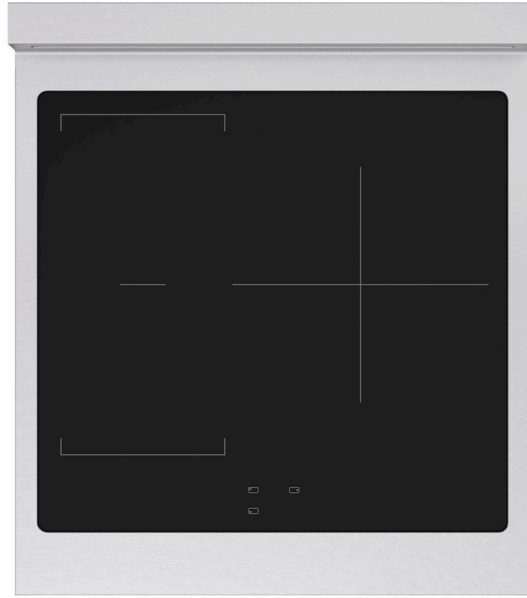

ZLINE Autograph Edition 24 in. 3.2 cu. ft. Paramount Induction Range with 3 Element Cooktop and Electric Convection Oven in Satin Stainless Steel with White Matte Door and Matte Black Accents (SINRSZ-WM-24-MB)

ZLINE
ATTAINABLE LUXURY™

SPECIFICATIONS IN-DEPTH

GENERAL PROPERTIES

SKU	SINRSZ-WM-24-MB
Finish	Satin Stainless Steel with White Matte Door
Control Type	Manual Front Control
Convection	Yes
Fuel Type	Convection Electric Oven- Induction Cooktop
Mount Type	Free Standing
Number of Racks	2
Oven Lighting	Halogen
Self-Clean	No
Timer	No
Total Wattage	7600

DIMENSIONS

Product Dimensions (in.)	24 in. W x 27.75 in. D x 36 in. H
Oven Capacity	3.2
Product Weight (Lbs.)	182

POWER / RATINGS

Amps	50A
Voltage	120/240V

CERTIFICATIONS

ETL Listed

LIMITED WARRANTY

Warranty	1 year parts and service