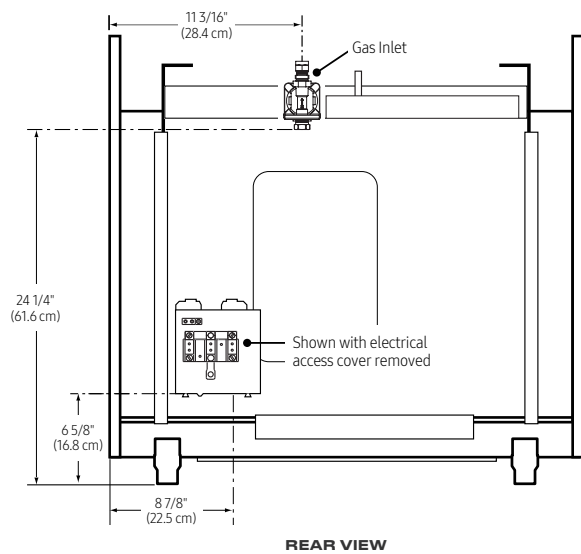

Warranty

FULL COVERAGE	2 Years
----------------------	---------

48-Inch Dual-Fuel Steam Range with Embedded Griddle

CONTEMPORARY

Product Dimensions

Cutout Dimensions

A - INCH / CM	Min 52 / 137.2, Max 48 / 121.9
B - INCH / CM	Min 48 / 121.9, Max 48 1/8 / 122.2
C - INCH / CM	43 1/2 / 110.5