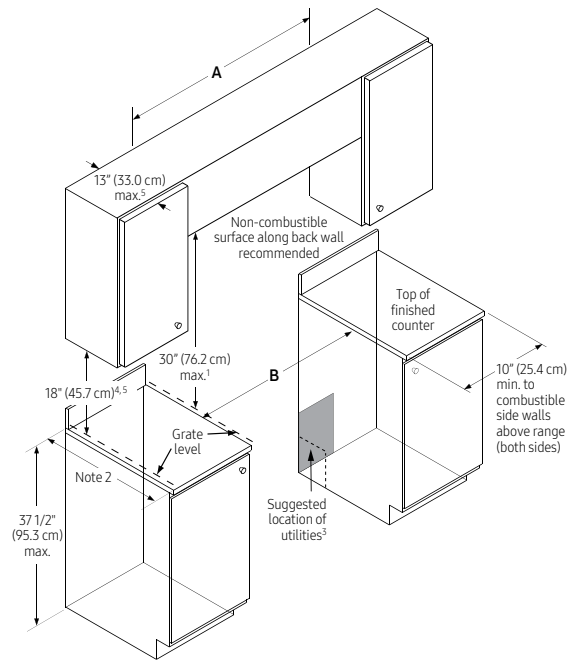

Warranty

FULL COVERAGE	2 Years
----------------------	---------

48-Inch Dual-Fuel Steam Range with Embedded Griddle

CONTEMPORARY

Product Dimensions

Cutout Dimensions

A - INCH / CM	Min 52 / 137.2, Max 48 / 121.9
B - INCH / CM	Min 48 / 121.9, Max 48 1/8 / 122.2
C - INCH / CM	43 1/2 / 110.5