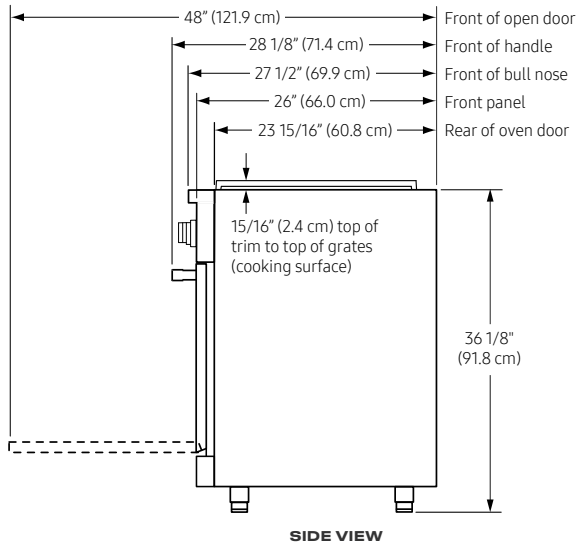

Weights & Dimensions

NET WEIGHT (LBS.)	
SHIPPING WEIGHT (LBS.)	
PRODUCT DIMENSIONS (W X H X D IN INCHES)	47 7/8 x 36 1/8 x 27 1/2

Technical Details

ELECTRICAL REQUIREMENT	208/240V, 60 Hz, 50A
AVAILABLE FUEL TYPES	Natural Gas, Liquid Propane
LP CONVERSION KIT (INCLUDED)	Yes

Warranty

FULL COVERAGE	2 Years
----------------------	---------

48-Inch Dual-Fuel Steam Range with Embedded Griddle

CONTEMPORARY

Product Dimensions

Cutout Dimensions

A - INCH / CM	Min 52 / 137.2, Max 48 / 121.9
B - INCH / CM	Min 48 / 121.9, Max 48 1/8 / 122.2
C - INCH / CM	43 1/2 / 110.5