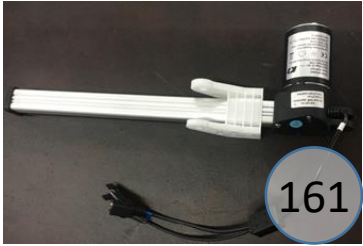

425

149

426

547

101

520

148

161

147

105

134