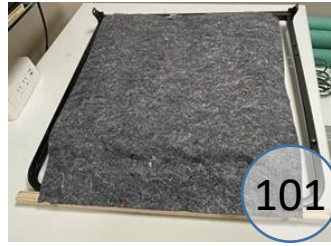

2260506

Call Out	Description
●	Blown Fiber
●	Cushion Chaise Pad - top Pad
●	Cushion Foam
●	KD Component
●	Cover

425

149

426

547

101

520