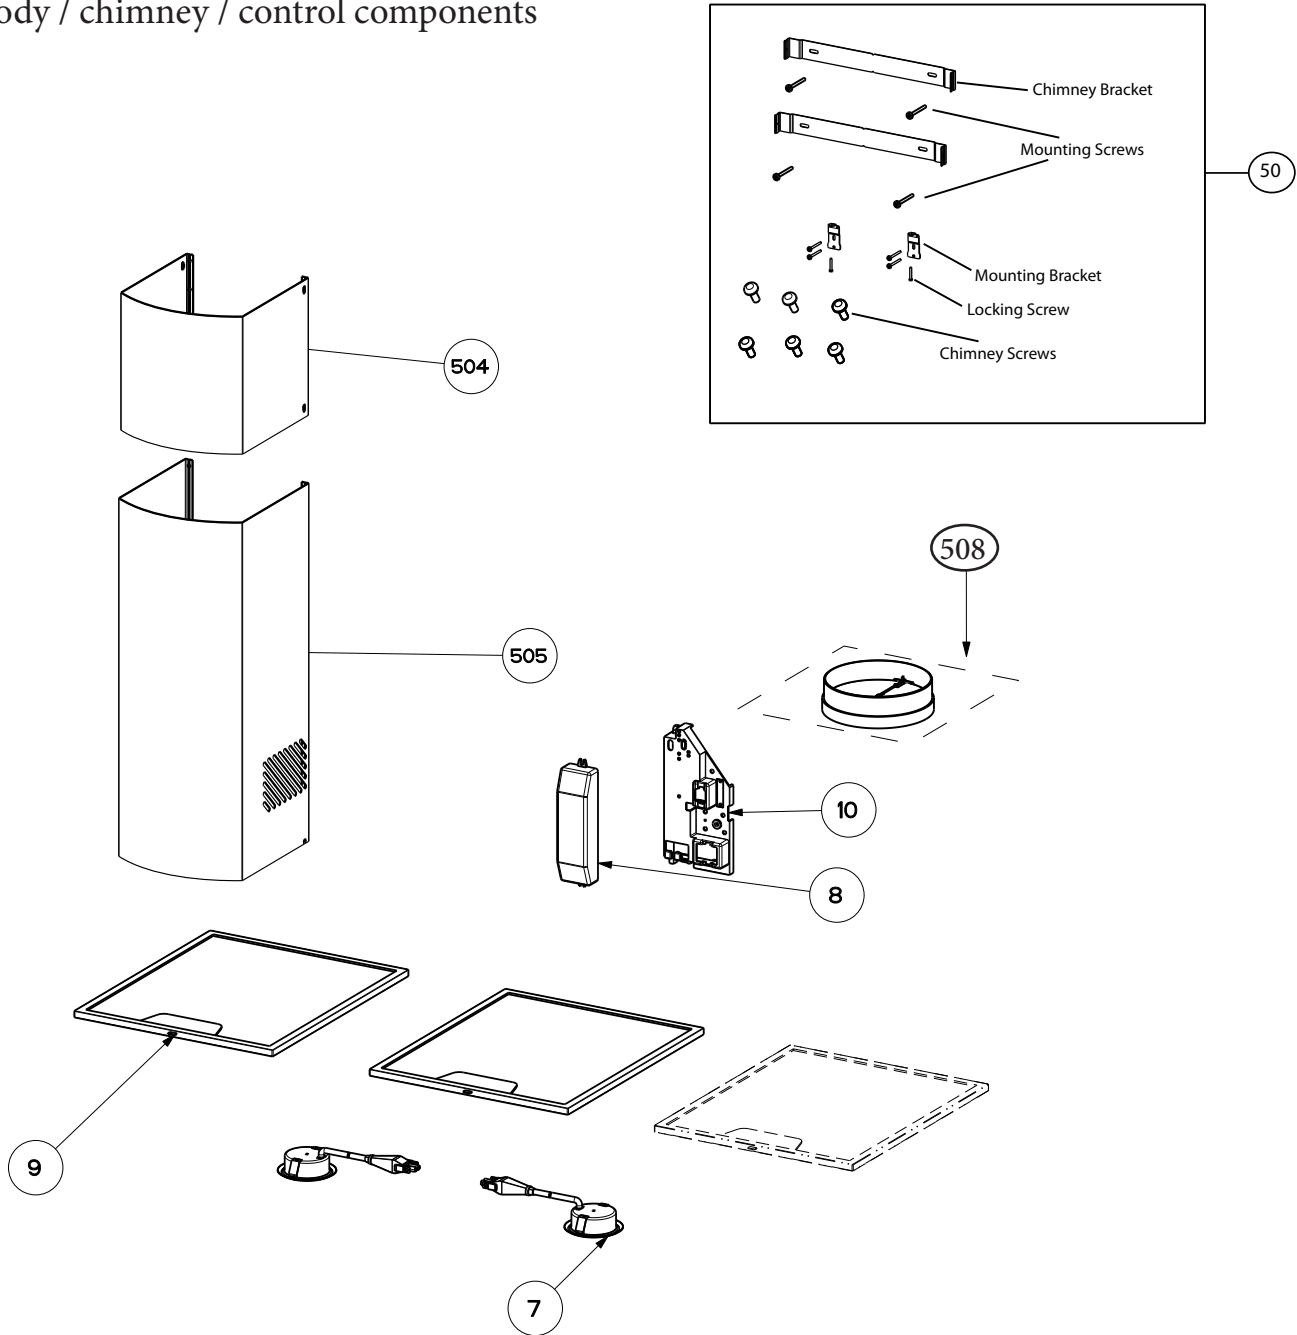

# TENDER 2017

body / chimney / control components

	Model Number	TEND30SS600-B	TEND36SS600-B	TEND30SS300-B	TEND36SS300-B	
Key	Description	30 - 600 cfm	36 - 600 cfm	30 - 300 cfm	36 - 300 cfm	Qty Req.
7	LED Lights	133.0289.829	133.0289.829	133.0289.829	133.0289.829	2
9	Grease Filter	133.0017.054	133.0017.054	133.0017.054	133.0017.054	2 (30"), 3 (36")
8	Transformer	133.0299.377	133.0299.377	133.0299.377	133.0299.377	1
10	Transformer Support	133.0182.439	133.0182.439	133.0182.439	133.0182.439	1
508	Damper	133.0055.994	133.0055.994	133.0055.994	133.0055.994	1
505	Lower Chimney	133.0192.179	133.0192.179	133.0192.179	133.0192.179	1
504	Upper Chimney	133.0067.516	133.0067.516	133.0067.516	133.0067.516	1
50	Chimney Brackets	133.0084.480	133.0084.480	133.0084.480	133.0084.480	1

## switch components

	Model Number	TEND30SS600-B	TEND36SS600-B	TEND30SS300-B	TEND36SS300-B	
Key	Description	30 - 600 cfm	36 - 600 cfm	30 - 300 cfm	36 - 300 cfm	Qty Req.
101	Button Kit	133.0380.478	133.0380.478	133.0380.478	133.0380.478	1
190	Control board kit	133.0440.939	133.0440.939	133.0440.939	133.0440.939	1