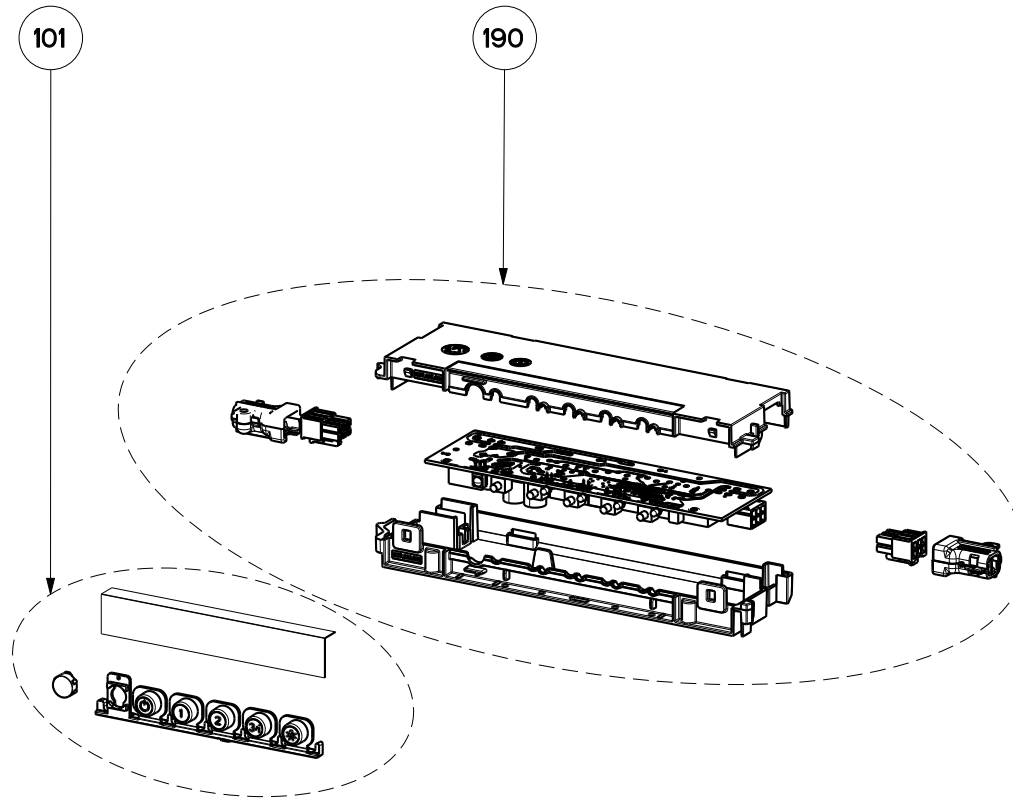

# TENDER 2017

body / chimney / control components

	Model Number	TEND30SS600-B	TEND36SS600-B	TEND30SS300-B	TEND36SS300-B	
Key	Description	30 - 600 cfm	36 - 600 cfm	30 - 300 cfm	36 - 300 cfm	Qty Req.
7	LED Lights	133.0289.829	133.0289.829	133.0289.829	133.0289.829	2
9	Grease Filter	133.0017.054	133.0017.054	133.0017.054	133.0017.054	2 (30"), 3 (36")
8	Transformer	133.0299.377	133.0299.377	133.0299.377	133.0299.377	1
10	Transformer Support	133.0182.439	133.0182.439	133.0182.439	133.0182.439	1
508	Damper	133.0055.994	133.0055.994	133.0055.994	133.0055.994	1
505	Lower Chimney	133.0192.179	133.0192.179	133.0192.179	133.0192.179	1
504	Upper Chimney	133.0067.516	133.0067.516	133.0067.516	133.0067.516	1
50	Chimney Brackets	133.0084.480	133.0084.480	133.0084.480	133.0084.480	1

## switch components

	Model Number	TEND30SS600-B	TEND36SS600-B	TEND30SS300-B	TEND36SS300-B	
Key	Description	30 - 600 cfm	36 - 600 cfm	30 - 300 cfm	36 - 300 cfm	Qty Req.
101	Button Kit	133.0380.478	133.0380.478	133.0380.478	133.0380.478	1
190	Control board kit	133.0440.939	133.0440.939	133.0440.939	133.0440.939	1