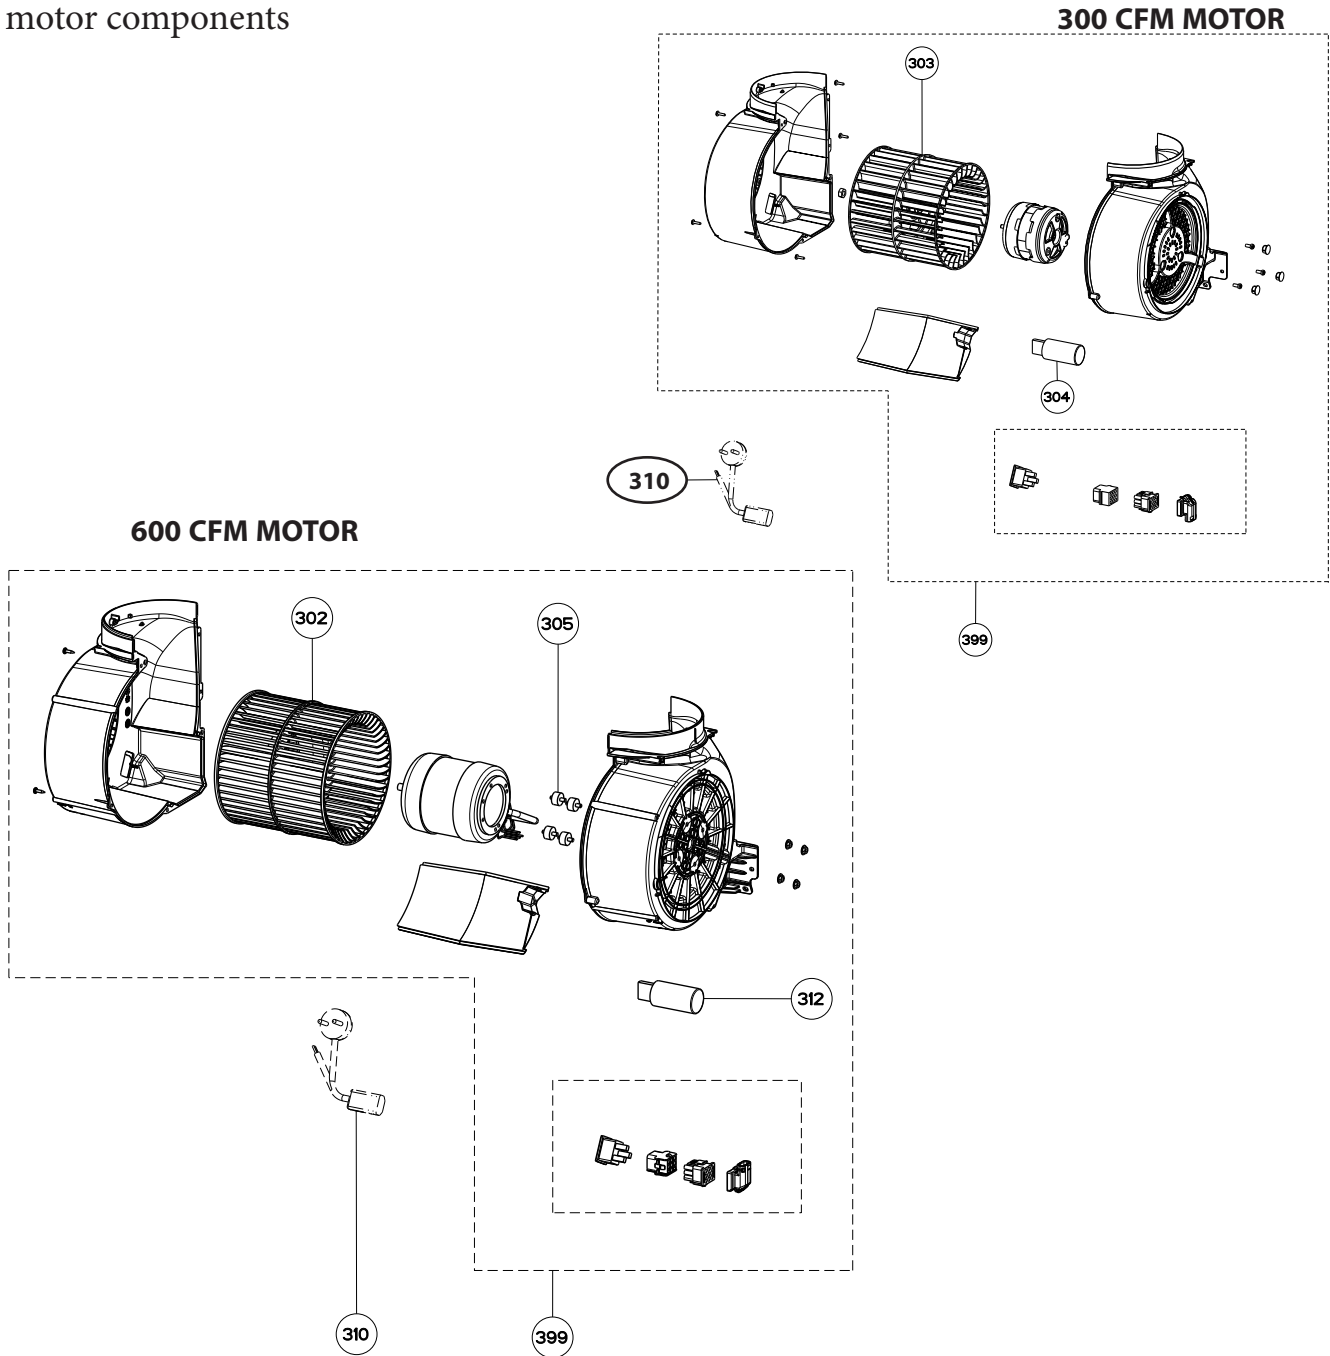

# TENDER 2017

body / chimney / control components

	Model Number	TEND30SS600-B	TEND36SS600-B	TEND30SS300-B	TEND36SS300-B	
Key	Description	30 - 600 cfm	36 - 600 cfm	30 - 300 cfm	36 - 300 cfm	Qty Req.
7	LED Lights	133.0289.829	133.0289.829	133.0289.829	133.0289.829	2
9	Grease Filter	133.0017.054	133.0017.054	133.0017.054	133.0017.054	2 (30"), 3 (36")
8	Transformer	133.0299.377	133.0299.377	133.0299.377	133.0299.377	1
10	Transformer Support	133.0182.439	133.0182.439	133.0182.439	133.0182.439	1
508	Damper	133.0055.994	133.0055.994	133.0055.994	133.0055.994	1
505	Lower Chimney	133.0192.179	133.0192.179	133.0192.179	133.0192.179	1
504	Upper Chimney	133.0067.516	133.0067.516	133.0067.516	133.0067.516	1
50	Chimney Brackets	133.0084.480	133.0084.480	133.0084.480	133.0084.480	1

## switch components

	Model Number	TEND30SS600-B	TEND36SS600-B	TEND30SS300-B	TEND36SS300-B	
Key	Description	30 - 600 cfm	36 - 600 cfm	30 - 300 cfm	36 - 300 cfm	Qty Req.
101	Button Kit	133.0380.478	133.0380.478	133.0380.478	133.0380.478	1
190	Control board kit	133.0440.939	133.0440.939	133.0440.939	133.0440.939	1

## motor components

	Model Number	TEND30SS600-B	TEND36SS600-B	TEND30SS300-B	TEND36SS300-B	
Key	Description	30 - 600 cfm	36 - 600 cfm	30 - 300 cfm	36 - 300 cfm	Qty Req.
302	Impeller 600 cfm	133.0052.799	133.0052.799	NA	NA	1
303	Impeller 300 cfm	NA	NA	133.0178.632	133.0178.632	1
305	Rubber Motor Mount	133.0051.604	133.0051.604	NA	NA	1
310	Power cord	133.0381.468	133.0381.468	133.0381.468	133.0381.468	1
304	Capacitor 14 mf	NA	NA	133.0071.827	133.0071.827	1
312	Capacitor 25 mf	133.0060.648	133.0060.648	NA	NA	1
399	Motor Group 600 cfm	133.0381.523	133.0381.523	NA	NA	1
399	Motor Kit 300 cfm	NA	NA	133.0464.899	133.0464.899	1