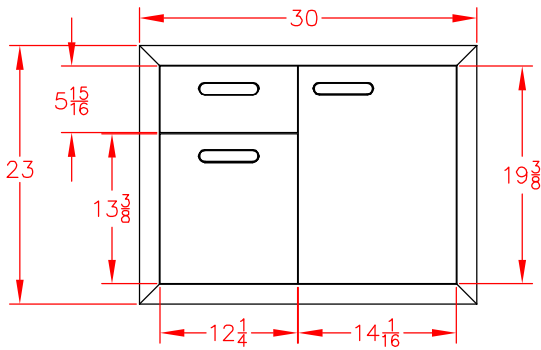

LTA30-4 TRASH STORAGE ACCESSORY, 30"

PRODUCT DIMENSIONS

TOP VIEW

FRONT VIEW

SIDE VIEW

CUTOUT DIMENSIONS