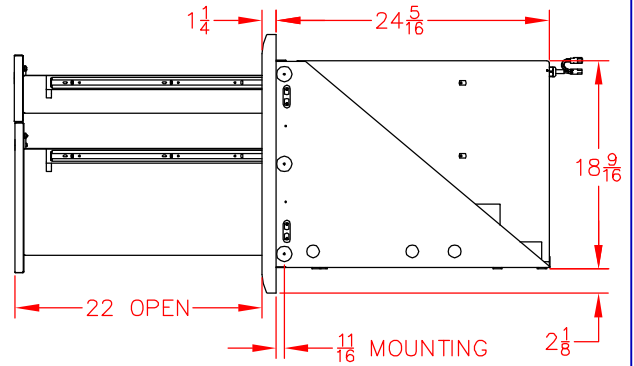

LTA30-4 TRASH STORAGE ACCESSORY, 30"

PRODUCT DIMENSIONS

TOP VIEW

FRONT VIEW

SIDE VIEW

CUTOUT DIMENSIONS