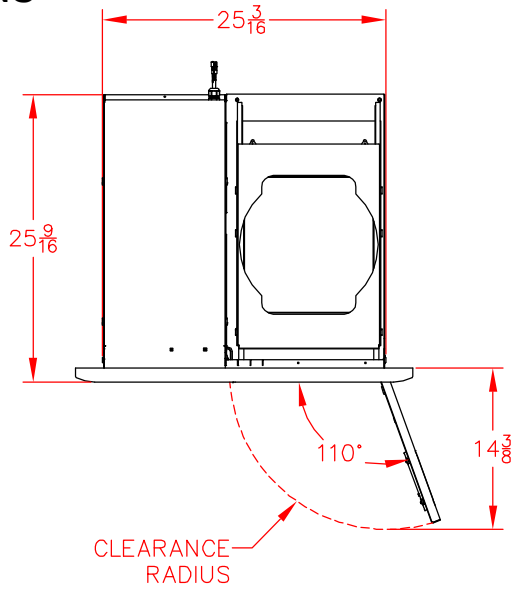

LTA30-4 TRASH STORAGE ACCESSORY, 30"

PRODUCT DIMENSIONS

TOP VIEW

FRONT VIEW

SIDE VIEW

CUTOUT DIMENSIONS