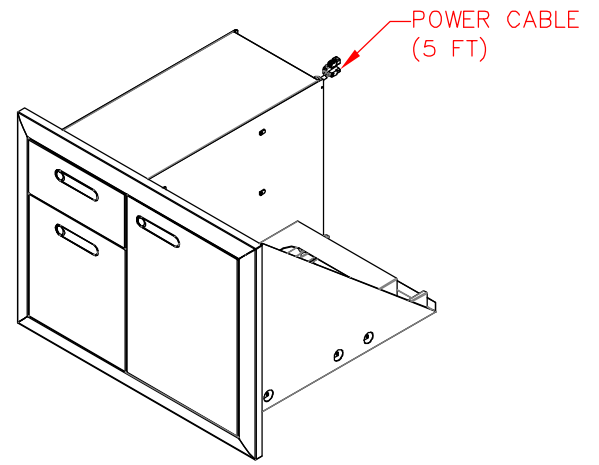

LTA30-4 TRASH STORAGE ACCESSORY, 30"

PRODUCT DIMENSIONS

TOP VIEW

FRONT VIEW

SIDE VIEW

CUTOUT DIMENSIONS