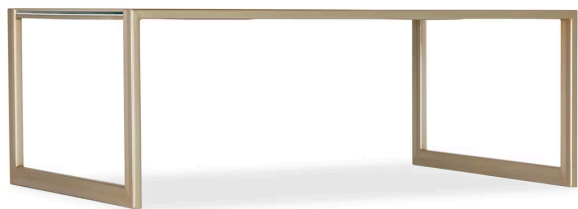

Category: Living Room

Collection: Susan G. Komen

Number of Shelves: 0

Number of Drawers: 0

Number of Leaves: 0

Style: Transitional

Finish: Golds

Brand: Hooker Furniture

Status: Active

Finish: Gold painted metal legs and frame with reverse painted glass with a pink and green floral design over a white background

Let's chat

We're Online

Features: Rectangle shape

Gold painted metal legs and frame