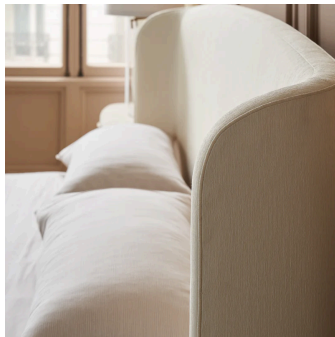

Soft Embrace Bed - King

Caracole

With an enveloping silhouette, the Soft Embrace bed evokes the naturally elegant form of a shell, found along the shore after eons at sea. Fully upholstered in an ivory ribbed fabric, it introduces a soothing hue and subtle texture to bedroom interiors. Its welcoming shape invites calm and pairs well with our Simply Perfect nightstand, as well as numerous other case pieces in our collection.

SKU: CLA-022-121

Dimensions in Inches: 82.0W × 91.75D × 52.0H

Dimensions in CM: 208.28W × 233.045D × 132.08H

Features:

- Fully upholstered headboard, footboard, and siderails.
- Five-piece slats with five metal supports.

Fabric:

IMAGE
COMING
SOON

2935-34CC-P Performance

Construction: Mattress Opening: 78W x 82D
Floor to top of slat: 10.75" upper position.
Floor to top of slat: 8" lower position. Floor to top of Footboard in center: 26" Floor to top of side rail: 14.5" Bed will accommodate an adjustable bed frame. Requires a box spring or other mattress support.