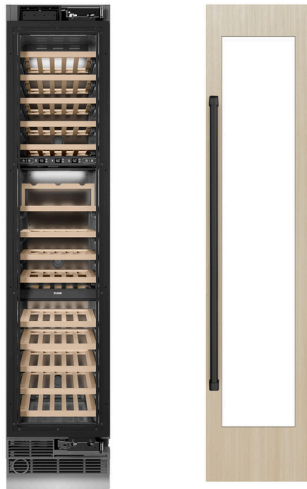

# ZLINE Autograph Edition 18 in. 9.0 cu. ft. Triple Zone 68 Bottle Panel Ready Right Hinge Column Wine Cooler with Matte Black Accents (RBCWVRZ-18-MB)

**ZLINE**  
ATTAINABLE LUXURY®

PANEL NOT INCLUDED  
RIGHT HINGE ORIENTATION

## INTRODUCTION

Luxury isn't meant to be desired - it's meant to be attainable. The ZLINE Autograph Edition 18 in. 9.0 cu. ft. Triple Zone 68 Bottle Panel Ready Right Hinge Column Wine Cooler with Matte Black Accents (RBCWVRZ-18-MB) combines the convenience of a sleek integrated tall column built-in design with triple zone temperature control and spacious storage capacity for up to 68 wine bottles. Achieve ZLINE Attainable Luxury® excellence with innovative features that showcase your collection in unparalleled style and ensure that every pour is perfection.

**Birch Wood Racks** - ZLINE Column Wine Coolers are equipped with 14 full-extension birch wood shelves, including 1 specialty display rack, with an elegant stained finish offering unmatched luxury and long-lasting durability

### DIMENSIONS

Product Dimensions (in.)	17.75 in. W x 23.31 in. D x 83.56 in. H
Product Weight (lbs.)	247