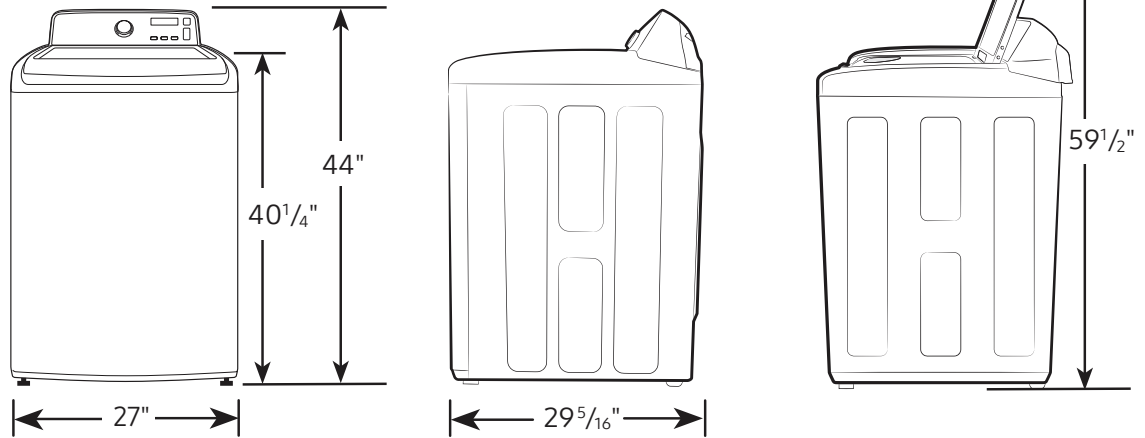

One (1) Year Parts and Labor
Three (3) Years Stainless Steel Tub (Part Only)
Five (5) Years Washing Motor Part (Part Only)

Product Dimensions & Weight (WxHxD)

Dimensions: 27" x 44" x 29⁵/₁₆"
Weight: 134.5 lbs

Shipping Dimensions & Weight (WxHxD)

Dimensions: 29⁹/₁₆" x 46⁹/₁₆" x 31"
Weight: 145.5 lbs

Washer

Washer	Model #	UPC Code
Brushed Black	WA44A3405AV	887276475844
Platinum	WA44A3405AP	887276475837
White	WA44A3405AW	887276475851

WA44A3405AV

SAMSUNG

Samsung 4.4 cu. ft. Capacity Top Load Washer with ActiveWave™ Agitator and Active Water Jet

Dimensions

Required dimensions for installation:

Installation Specifications – Side-by-Side or Stand-alone