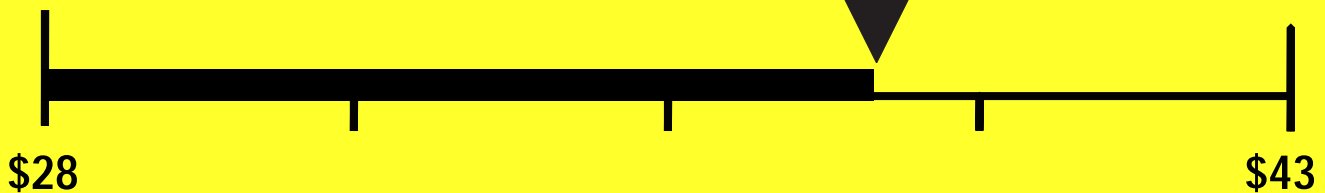

ENERGYGUIDE

Dishwasher
Capacity: Standard

BSH Home Appliances Corporation
Model(s) SHEM63W5** SHSM63W5**
SHS863WD** SHXM63W5**
SHVM63W5** SHXM63WS**
SHV863WD**

Estimated Yearly Energy Cost (when used with an electric water heater)

$38

Cost Range of Similar Models

269 kWh

Estimated Yearly Electricity Use

$30

Estimated Yearly Energy Cost
(when used with a natural gas water heater)

Your cost will depend on your utility rates and use.

- Cost range based on standard capacity models.
- Estimated energy cost based on four wash loads a week and a national average electricity cost of 14 cents per kWh and natural gas cost of $1.21 per therm.
- For more information, visit www.ftc.gov/appliances.