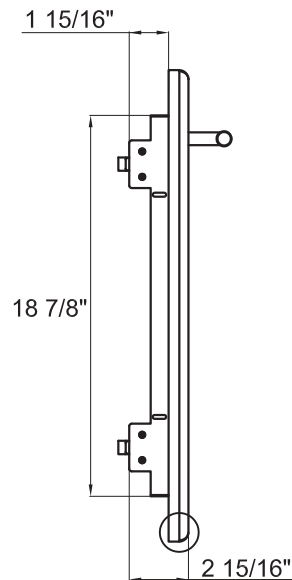

MODEL:
XOG24SDL

PRO-GRADE LUXURY
SINGLE DOOR - LEFT

24
INCH

Overall Dimensions

Width	Height	Depth
23 5/8	23 3/8	2 15/16

Cut - Out Dimensions

Width	Height	Depth
19 1/4	19	

MODEL:
XOG24SDR

PRO-GRADE LUXURY
SINGLE DOOR - RIGHT

24
INCH

Overall Dimensions

Width	Height	Depth
23 5/8	23 3/8	2 15/16

Cut - Out Dimensions

Width	Height	Depth
19 1/4	19	