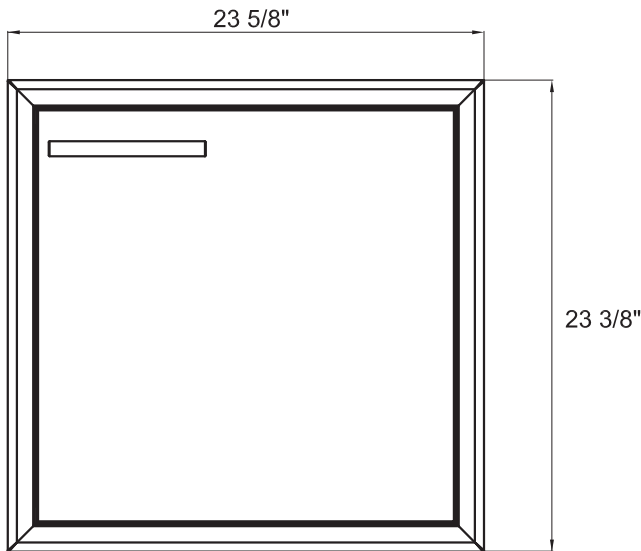

MODEL:
XOG24SDL

PRO-GRADE LUXURY
SINGLE DOOR - LEFT

24
INCH

Overall Dimensions

Width	Height	Depth
23 5/8	23 3/8	2 15/16

Cut - Out Dimensions

Width	Height	Depth
19 1/4	19	

MODEL:
XOG24SDR

PRO-GRADE LUXURY
SINGLE DOOR - RIGHT

24
INCH

Overall Dimensions

Width	Height	Depth
23 5/8	23 3/8	2 15/16

Cut - Out Dimensions

Width	Height	Depth
19 1/4	19	