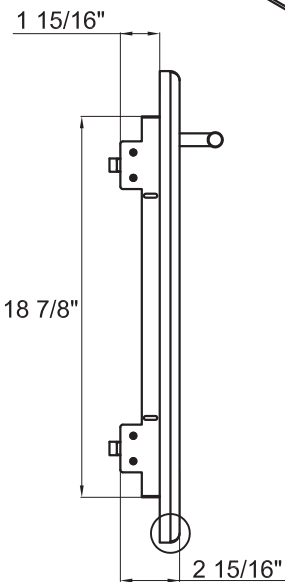

MODEL:
XOG24SDL

PRO-GRADE LUXURY
SINGLE DOOR - LEFT

24
INCH

Overall Dimensions

Width	Height	Depth
23 5/8	23 3/8	2 15/16

Cut - Out Dimensions

Width	Height	Depth
19 1/4	19	

MODEL:
XOG24SDR

PRO-GRADE LUXURY
SINGLE DOOR - RIGHT

24
INCH

Overall Dimensions

Width	Height	Depth
23 5/8	23 3/8	2 15/16

Cut - Out Dimensions

Width	Height	Depth
19 1/4	19	