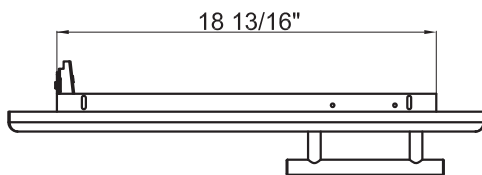

MODEL:
XOG24SDL

PRO-GRADE LUXURY
SINGLE DOOR - LEFT

24
INCH

Overall Dimensions

Width	Height	Depth
23 5/8	23 3/8	2 15/16

Cut - Out Dimensions

Width	Height	Depth
19 1/4	19	

MODEL:
XOG24SDR

PRO-GRADE LUXURY
SINGLE DOOR - RIGHT

24
INCH

Overall Dimensions

Width	Height	Depth
23 5/8	23 3/8	2 15/16

Cut - Out Dimensions

Width	Height	Depth
19 1/4	19	