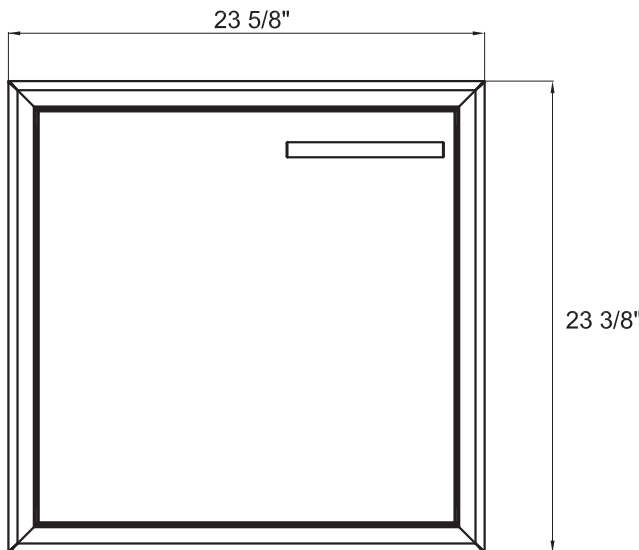

MODEL:
XOG24SDL

PRO-GRADE LUXURY
SINGLE DOOR - LEFT

24
INCH

Overall Dimensions

Width	Height	Depth
23 5/8	23 3/8	2 15/16

Cut - Out Dimensions

Width	Height	Depth
19 1/4	19	

MODEL:
XOG24SDR

PRO-GRADE LUXURY
SINGLE DOOR - RIGHT

24
INCH

Overall Dimensions

Width	Height	Depth
23 5/8	23 3/8	2 15/16

Cut - Out Dimensions

Width	Height	Depth
19 1/4	19	